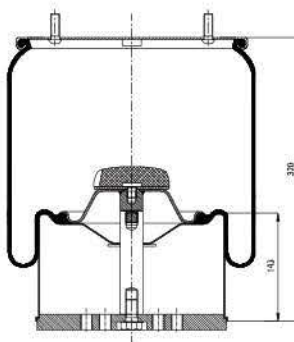

020.4881.C

Cross References

Contitech	4881 MB
Firestone	1T66F-7.0
	W01M58 8602
Goodyear	1R 14-724
Phoenix	1DK 32 K-1
Dunlop	D14B37

OE Part No

Bpw	05 429 4122 1
	36 K