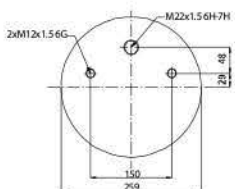

020.4022.C02

Cross References

OE Part No