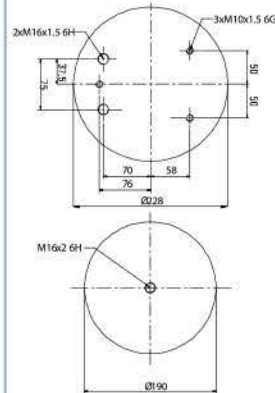

OE Part No

Daf 0 559 483