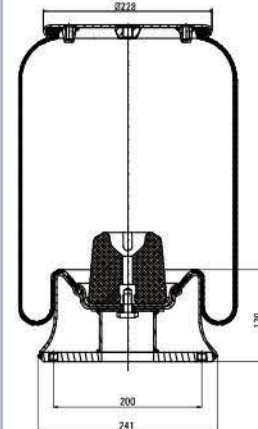

OE Part No

Renault	5010 294 252
	132.051