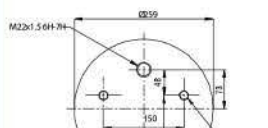

OE Part No

Saf Holland 2618 V	3 229 0029 00
Saf Holland 2618 V	3 229 2129 00
Saf Holland 2618 V	3 229 2229 00
Saf Holland 2618 V	3 229 2429 00