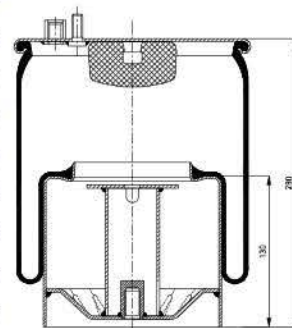

020.4884.C06

Cross References

Contitech	4884 N1P06
Firestone	TT17WR8.0
	W01M58 9880

OE Part No

Man	8143600 6035