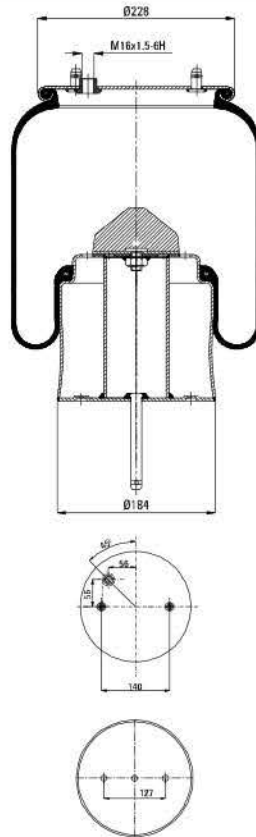

020.40304.C1

Cross References

Goodyear 1R11-834

OE Part No

Scania - S.Bussar 1726240