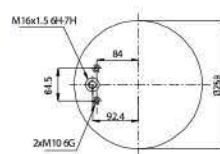

OE Part No

Volvo	1076 595