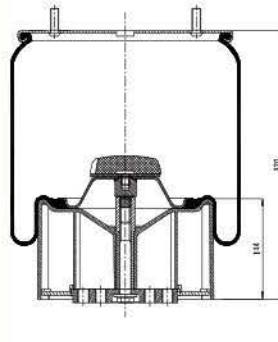

Contitech	4881 MB
Firestone	1T66F-7.0
	W01M58 8602
Goodyear	1R 14-724
Phoenix	1DK 32 K-1
Dunlop	D14B37

OE Part No

Bpw	05 429 4122 1
	36 K

020.4881.CP

Cross References

Contitech	4881 MB
Firestone	1T66F-7.0
	W01M58 8666
Goodyear	1R 14-748