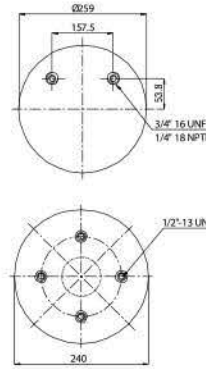

OE Part No

Ridewell	1003588753C
Watson & Chalin	AS-0098
Spring Valley	AS-8713