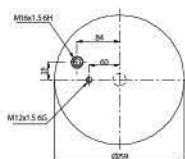

OE Part No

Man 81436010153