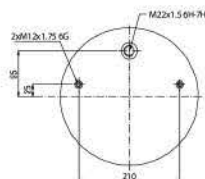

020.4023.S

Cross References

Contitech	4023 N/0
Firestone	1T19L-11
	W01M58 6335
Phoenix	1D28 B-10 NP

OE Part No

Inbus	484 0005
Inbus	489 0001
Iveco	4714025
Bus	472 2525
Iveco	525 4025
Bus	665 7150
Iveco	700 176
Bus	523 229