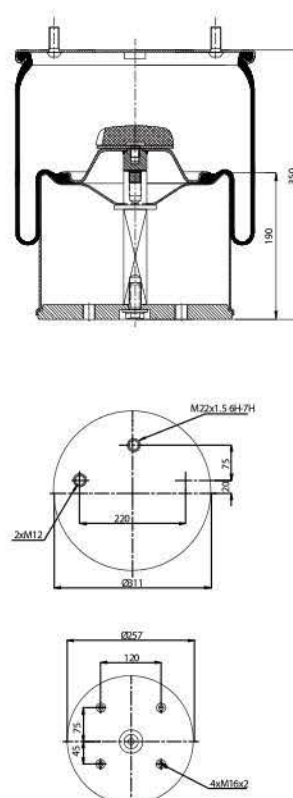

**OE Part No**

Gigant 166 217  
 Gigant 246 149  
 Gigant 166 252

**020.725.C03**

**Cross References**

Contitech 725 N P03  
 Firestone 1T66F-10.8  
 W01M58 8610

**OE Part No**

Gigant 166 252

**020.752.C**