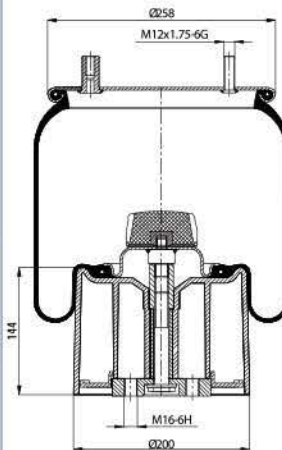

Bpw 05 429 43 25 0

**020.4960.C**

**Cross References**

Contitech 4960 MB

**OE Part No**

**020.4960.CP**

**Cross References**

Contitech 4960 MB