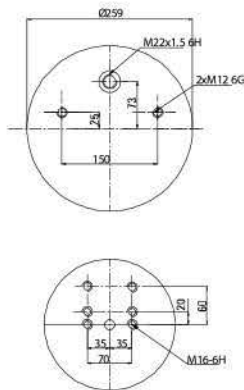

OE Part No

Bpw	05 429 43 210