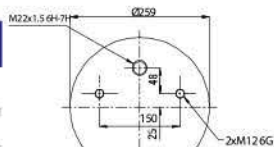

020.4022.C02

Cross References

OE Part No

020.4022.C03

Cross References

Contitech	4022 N
Dunlop	P03(ST)
Firestone	D12B26
Firestone	1T17BS-6
Good Year	W01M58 6367
Phoenix	1R 11-710
Cf	1DK 22 E-9
Gomma	1T 300-37 204677

OE Part No

Saf	3.229.0029.00
Saf	3.229.2129.00
Saf	3.229.2229.00
Saf	3.229.2429.00
Saf	2618 V

020.4022.C02

Cross References

OE Part No

020.4022.CP03

Cross References

Contitech	4022 N P03
Firestone	1T17BS-6
	W01M58 6367
Phoenix	1DK 22 E-9
Vibracoustic	V1DK22E-9
Goodyear	1R 11-714
Springride	D12B 14
Cf Gomma	1T300-37 206340
Gart	D278S 278.4.454

OE Part No

Saf Holland 2618 V	3 229 0029 00
Saf Holland 2618 V	3 229 2129 00
Saf Holland 2618 V	3 229 2229 00
Saf Holland 2618 V	3 229 2429 00