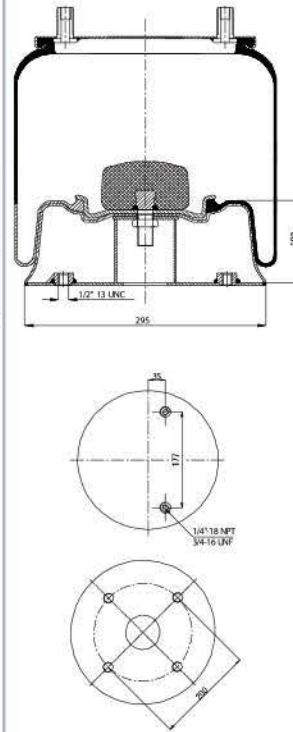

OE Part No

Hendrickson Trailer S4771