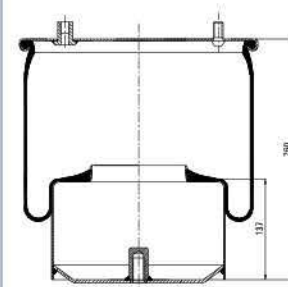

020.887.C3

Cross References

Contitech 887 M K3

Firestone TT15LNR-3

W01M58 8682