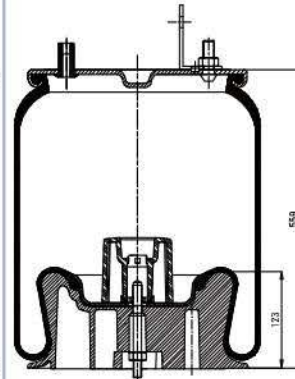

OE Part No

Navistar/Fleetrite	2027911C1
Navistar/Fleetrite	2027911C2
Navistar/Fleetrite	2027911C3