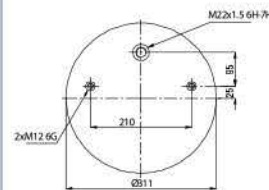

OE Part No

Bpw	0542941690