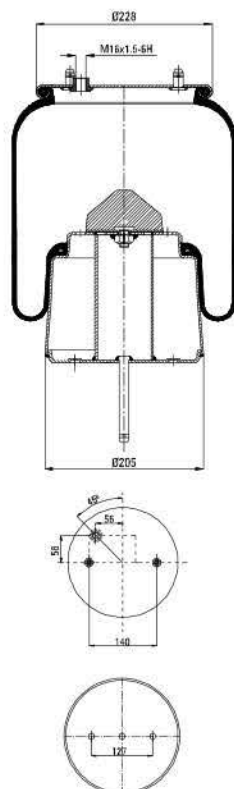

OE Part No

Scania - S.Bussar 1726241