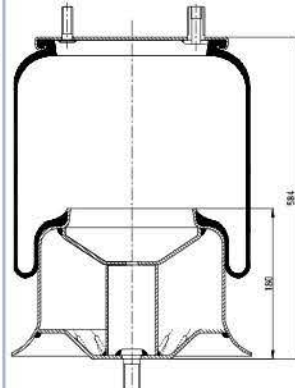

OE Part No

Freightliner	16-16773-000