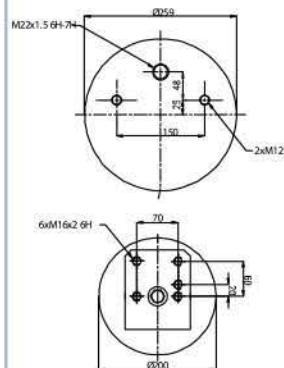

OE Part No

Bpw	05 429 43 20 0