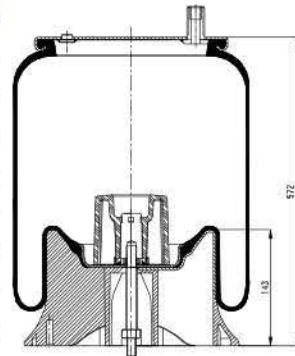

020.9935.CP

Cross References

Contitech	9 10-17.5 P 548
Firestone	TT15M-7.5 W01358 9935
Goodyear	1R12-532
Taurus	6391
Triangle	8548

OE Part No

Saf Holland	90557157
Saf Holland	90557301