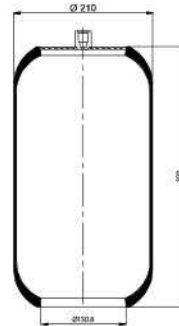

**020.4644.S**

**Cross References**

Contitech	4644 N
-----------	--------

**OE Part No**

Evo Bus	A 629 327 00 01
---------	-----------------

**020.4705.S1**

**Cross References**

Contitech	4705 N1P01
-----------	------------