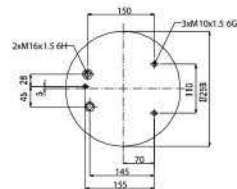

020.836.S2

Cross References

Contitech	836 M2
Firestone	1T17AR-4.5 W01M58 0777
Goodyear	1R 12-710

OE Part No

Daf	0 513 982