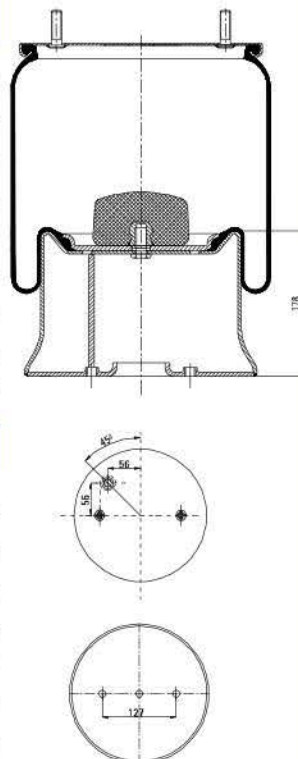

OE Part No

Scania - S.Bussar 1726246