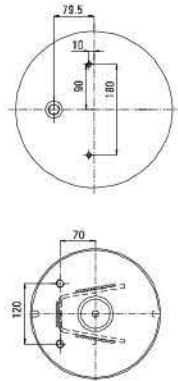

020.1318.C

Cross References

Dunlop Fr	D13B 18, D13B 12
Phoenix	1DK28 B-7

OE Part No

020.1847.C

Cross References

Goodyear	1R 11-847
	1R 11-765

OE Part No

Hendrickson	HS 508263

020.2618.CP

Cross References

OE Part No

Saf Holland	2618 II 3.229.0040.00

020.2619.CP

Cross References

OE Part No

Saf Holland	3.229.0033.00