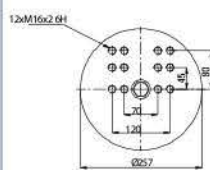

OE Part No

Bpw	0542941690