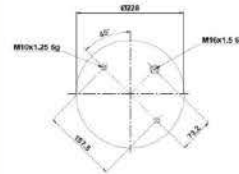

OE Part No

Renault	5010239252
Renault	5.010.488.071
PREMIUM MAGNUM	
Renault	5.010.294.52.B
Scania	132 051

020.4758.C23

Cross References

Blacktech	RML95869C23