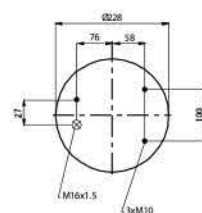

020.887.S

Cross References

Contitech	887 M
Firestone	1T15LNR-3 W01M58 0780
Goodyear	1R 11-796
Springride	D11U41

OE Part No

Daf	0 513 983
Vdl Bus	0513 983