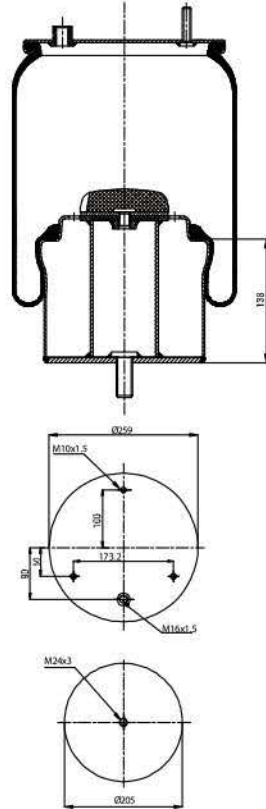

020.836.C11

Cross References

Contitech	836 M K11
Firestone	1T17AR-4.5
	W01M58 874

OE Part No

Daf	1266 381
	1697 679