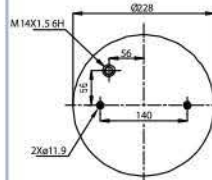

OE Part No

Scania - S.Bussar	1434506
Scania - S.Bussar	473868
Scania - S.Bussar	488269