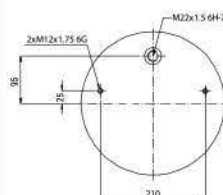

020.4028.S

Cross References

Contitech	4028 N

OE Part No

Schmitz	015 323
Weweler	US 04028