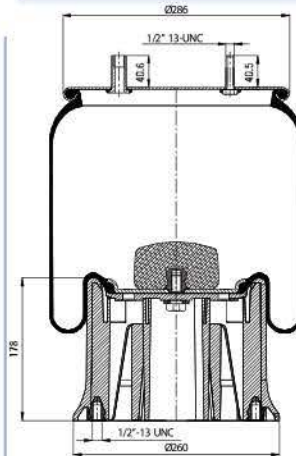

020.9122.CP

Cross References

Contitech	4811N03
Firestone	TT19L-11
	W01358 9122
Goodyear	1R13-038
Taurus	KR622-9122