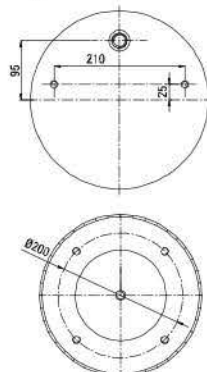

OE Part No

Saf Holland 2923 V	3.229.0031.00
Saf Holland 2923 V	3.229.2131.00
Saf Holland 2923 V	3.229.2231.00
Saf Holland 2923 V	3.229.2431.00