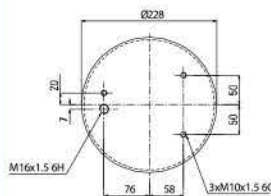

OE Part No

Vdl Bus	1141 525
Vdl Bus	1154 761