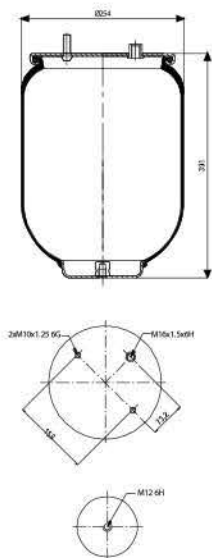

Schmitz	015 323
Weweler	US 04028

020.4154.S01

Cross References

Contitech 4154 N P01

Blank lines for cross references

OE Part No

Blank lines for OE part numbers

020.4156.S01