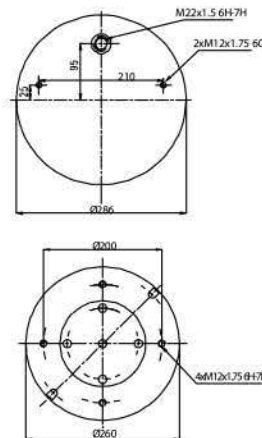

OE Part No

Saf Holland 3 229 0030 00

Weweler US 07380