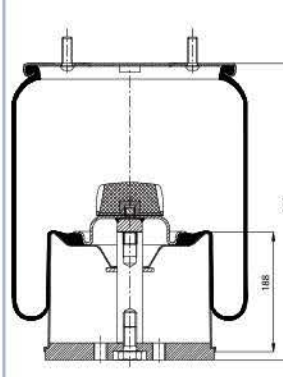

OE Part No

Gigant 166225 3053