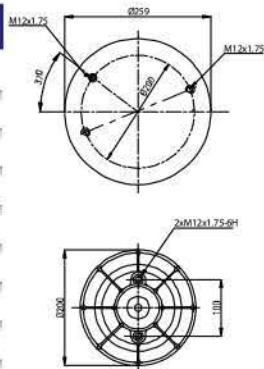

OE Part No

Ror	2122 9214