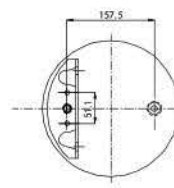

OE Part No

Hendrickson	56917-1 & 2
	(Class 6 & 7
	Freightliner) Ref.56916
	(W01-358-9284)
	Superseded