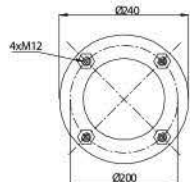

020.4022.C02

Cross References

OE Part No

020.4022.C03

Cross References

Contitech	4022 N
Dunlop	P03(ST)
Firestone	D12B26
Firestone	1T17BS-6
Good Year	W01M58 6367
Phoenix	1R 11-710
Cf	1DK 22 E-9
Gomma	1T 300-37 204677

OE Part No

Saf	3.229.0029.00
Saf	3.229.2129.00
Saf	3.229.2229.00
Saf	3.229.2429.00
Saf	2618 V

020.4022.C02

Cross References

OE Part No

020.4022.CP03

Cross References

Contitech	4022 N P03
Firestone	1T17BS-6
	W01M58 6367
Phoenix	1DK 22 E-9
Vibracoustic	V1DK22E-9
Goodyear	1R 11-714
Springride	D12B 14
Cf Gomma	1T300-37 206340
Gart	D278S 278.4.454

OE Part No

Saf Holland 2618 V	3 229 0029 00
Saf Holland 2618 V	3 229 2129 00
Saf Holland 2618 V	3 229 2229 00
Saf Holland 2618 V	3 229 2429 00