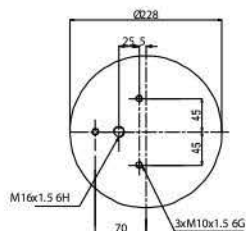

OE Part No

Daf	1279 141
Daf	1698 434