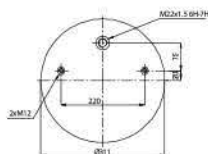

OE Part No

Gigant	246 192