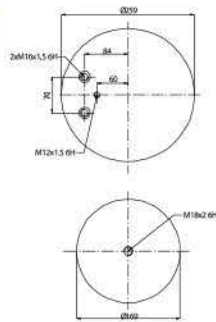

020.4882.C05

Cross References

Contitech	4882 N1P05
Firestone	TT17JR7.2
	W01M58 9879

OE Part No

Man	8143600 6036