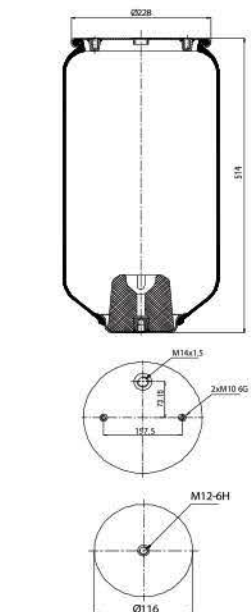

OE Part No

020.4159.S10

Cross References

Contitech	4159 N P10