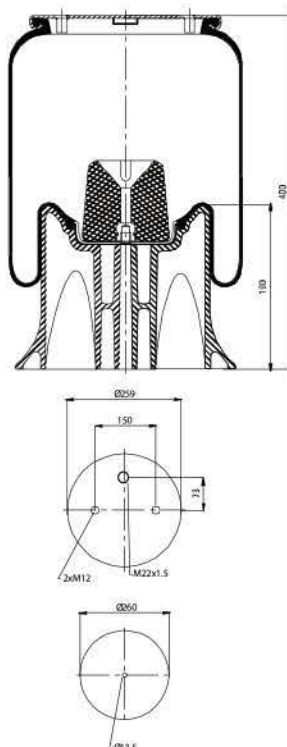

OE Part No

Schmitz 750 999  
 Weweler US 06285 F

020.8186.CP

Cross References

Firestone 1T15MPW-7  
 W01M58 8186  
 Phoenix 1DK20A1

OE Part No

Weweler US06316F  
 Schmitz Trailer 751065

**GRANTRUCK**