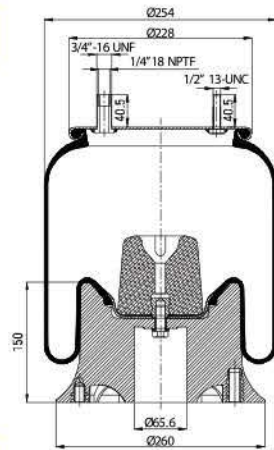

020.9084.CP

Cross References

Firestone W01-681-9084