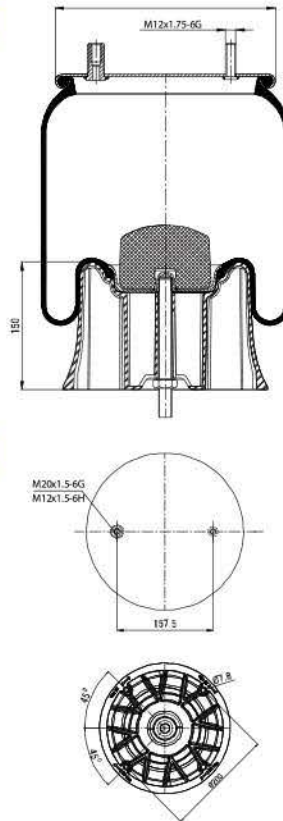

GRANTRUCK

GRANTRUCK Group

020.2619.CP1

Cross References

OE Part No

Daf	0 067 306
Saf Holland 2619 II	3.229.0043.00