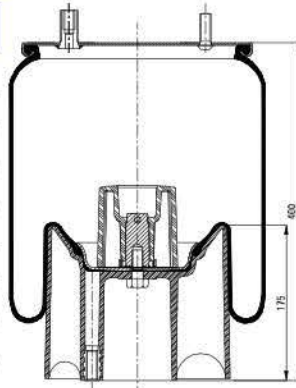

GRANTRUCK

GRANTRUCK Group

020.4157.CP09

Cross References

Contitech	4157 N P09
Firestone	1T15MPW-7
	W01M58 7074
Dunlop	D12B17
Goodyear	1R11-106
Phoenix	1DK 21 A-31
Taurus	KR 913-57
Cf Gomma	1T 300-38 205598