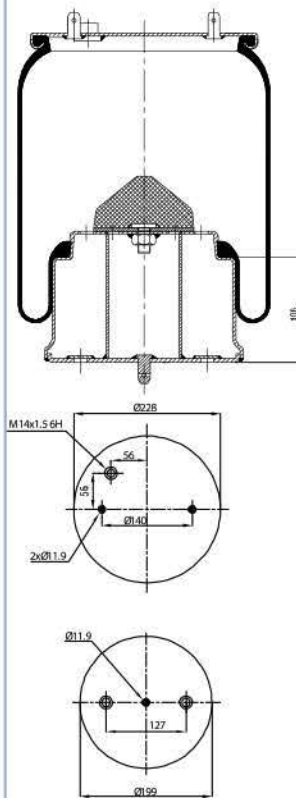

OE Part No

Scania - S.Bussar 1440307
Scania - S.Bussar 1440860
Scania - S.Bussar 475149
Scania - S.Bussar 470919