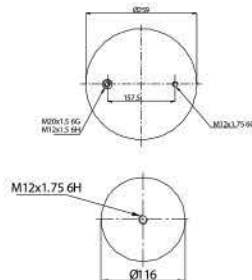

GRANTRUCK

GRANTRUCK Group

020.4156.S12

Cross References

Contitech 4156 NP12

OE Part No

020.4157.S

Cross References

Contitech 4156 N\0

OE Part No

020.4157.S1

Cross References

Contitech 4156 NP01

OE Part No

020.4158.S02

Cross References

Contitech	4158 N P02
Firestone	IT 15MPW-9
	W01M58 6257
Goodyear	1R 12-748
Dunlop	D12B23
Phoenix	1DK 20 B-1NP

OE Part No

Schmitz	750 999
Weweler	US 06285
Weweler	US 06287