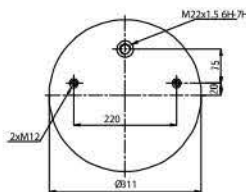

OE Part No

Gigant	246149
Gigant	166217
Gigant	3653