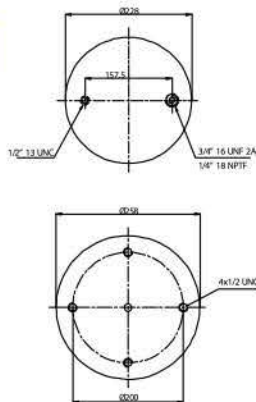

GRANTRUCK

GRANTRUCK Group

020.9367.C

Cross References

Contitech	9 10-21P 505
Firestone	TT15M-11
	W01358 9367
Goodyear	1R 12-256
Triangle	8505

OE Part No

Hendrickson	S 14249
Hendrickson	003319 (METRIC)