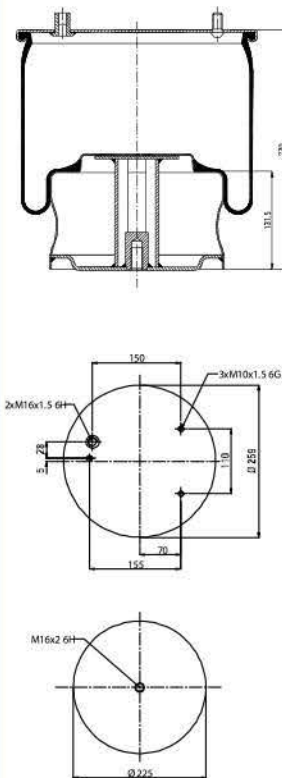

OE Part No

Daf	0 297 721