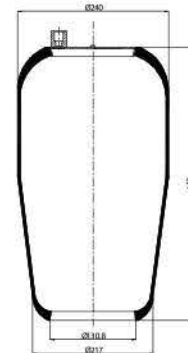

020.4390.S1

Cross References

Contitech 4390 N1
Goodyear 9507
Dunlop D12U25
Phoenix 1KF 21-1NP
Cf Gomma 1VSC285-30 206782

OE Part No

Mercedes A 942 328 0001