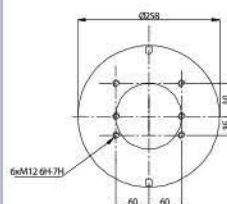

020.4156.CP10

Cross References

Contitech 4156 N P10

Firestone TT15M-6

W01358 8929

Goodyear 1R 12-461

OE Part No

Hendrickson HA 100016