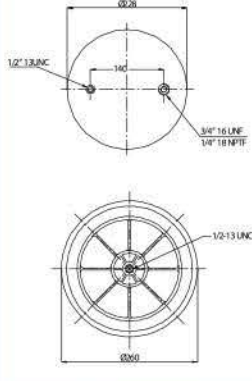

OE Part No

Hendrickson	B 3842