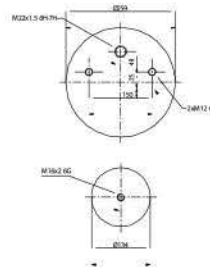

020.940.S

Cross References

Contitech	940 MB \0
Firestone	1T17D-4.3
	W01M58 8613
Goodyear	1R11-703
Springride	D11U31
Phoenix	1DK21K
Cf Gomma	1TC 300-30 205536
Taurus	UR 732-01T

OE Part No

Bpw	05.429 40 910

020.941.S

Cross References

Contitech	941MB\0
Firestone	1T17D-8.3
	W01M58 8620
Springride	D11U30
Phoenix	1DK21
Cf Gomma	1TC 300-36 204466
Taurus	UR 730-01T
Goodyear	1R11-700