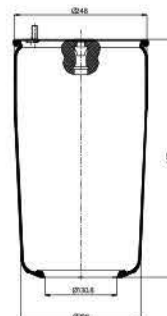

020.4713.S

Cross References

Contitech	4713 N P04
Goodyear	1R 12-763