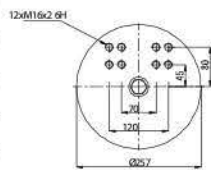

GRANTRUCK

GRANTRUCK Group

020.942.C

Cross References

OE Part No

020.942.C1

Cross References

Contitech	942 MB
Firestone	IT66F-13.5
	W01M58 8584
Goodyear	1R 14-781

OE Part No

Bpw	0542941690

020.1210.C

Cross References

Cf Gomma IT 323-40 96864

OE Part No

Viberti 128147109

020.1285.C

Cross References

Phoenix	1D 28 F-5
Vibracoustic	V 1D 28 F-5
Goodyear	1R 14-784
Springride	D14B49

OE Part No

Schmitz 017685
Weweler US 04031P