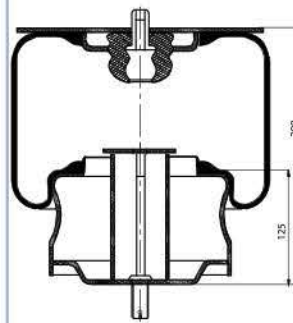

OE Part No

Irisbus 5 010 190 888
Jonckheere 26 160 2033 00
Zf Sachs 0501210 851