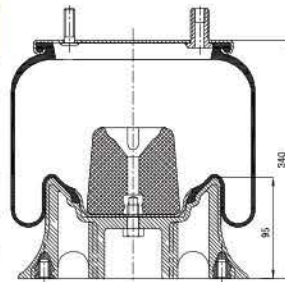

020.4154.CP02

Cross References

Firestone	1T15M-4
	W01358 8810
Contitech	9 10-14 A 546
Taurus	6362
Triangle	8546