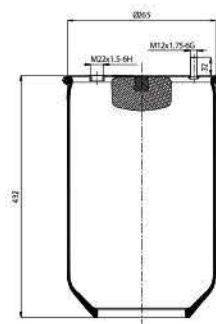

020.810.S

Cross References

Contitech	810 MB/0
Firestone	TT19L-7
	W01M58 7237