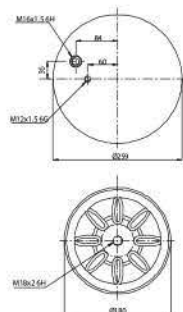

020.4884.C06

Cross References

Contitech	4884 N1P06
Firestone	TT17WR8.0
	W01M58 9880

OE Part No

Man	8143600 6035