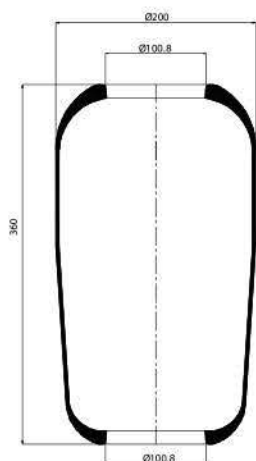

010.786

Cross References

Contitech	786 N
Firestone	1R2S 355 245 W01095 0436
Phoenix	1F 14

OE Part No

Man	81436010053