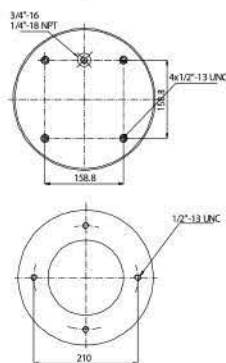

OE Part No

City Welding	
Peerless	0550-00080
Hendrickson Trailer	S 7128

020.9265.C

Cross References

Contitech	9 10-19 P 435
Firestone	TT15MM-9
	W01358 9265
Goodyear	1R12-375
Triangle	8435

OE Part No

Hendrickson Trailer	S 20124
Hendrickson Trailer	HT-250 T
Hendrickson Trailer	C 20413
Hendrickson Trailer	HT-250 U
Hendrickson Trailer	HT-250 U-Y
Volvo	85 101155
Dayton	352-9265
Ridewell	100 358 9245C