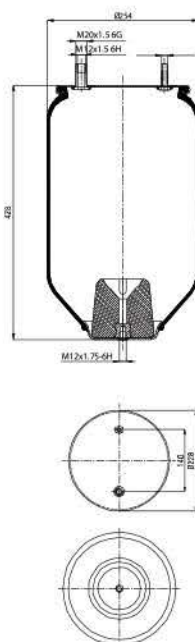

OE Part No

Blank lines for OE part numbers