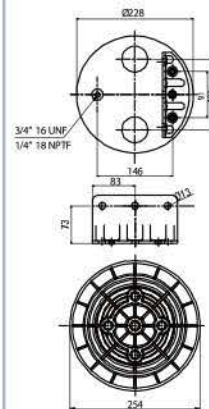

OE Part No

Navistar/Fleetrite	2027911C1
Navistar/Fleetrite	2027911C2
Navistar/Fleetrite	2027911C3