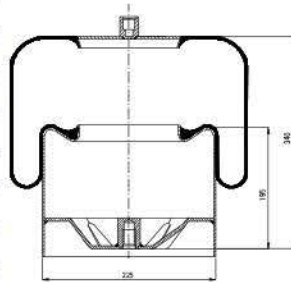

020.4838.C01

Cross References

Contitech	4838 N P01
Firestone	1R7Z595330A
	W01M58 8512