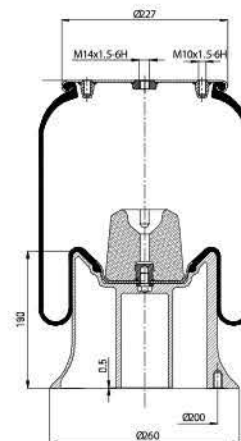

020.4159.CA6

Cross References

Goodyear	1R12-713
Firestone	1T15M-9
	W01-M58-7308