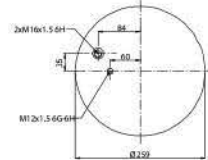

GRANTRUCK

GRANTRUCK Group

020.4885.S01

Cross References

Contitech 4885 N1P01

OE Part No

Man 81436010160

Man 81436016071

020.4886.S01

Cross References

Contitech 4886 N P01

OE Part No

020.4911.S02

Cross References

Contitech 4911 N P02

Goodyear 1R13-715

OE Part No

020.4912.S08

Cross References

Contitech 4912 N P08

Goodyear 1R13-713

Springride D13U40

Cf Gomma 1T19F-4 206780

OE Part No

Renault 5001832 067