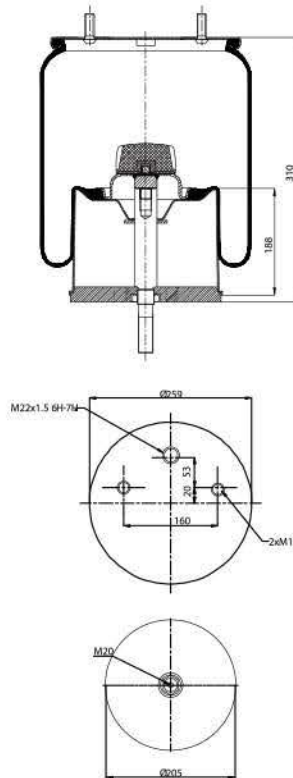

GRANTRUCK

GRANTRUCK Group

020.724.C3

Cross References

Contitech 724 N P03

OE Part No

Gigant 166 259