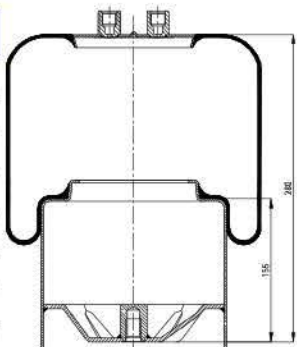

020.4390.C03

Cross References

Contitech	4390 N P03
Goodyear	9506
Dunlop	D12T11

OE Part No

Mercedes	A 942 320 0421