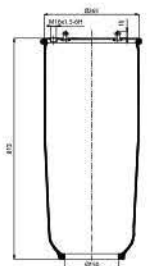

020.4913.S10

Cross References