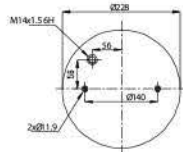

OE Part No

Scania - S Bussar	143 4506
Scania - S Bussar	47 3868
Scania - S Bussar	488 269
Scania - S Bussar	172 6243