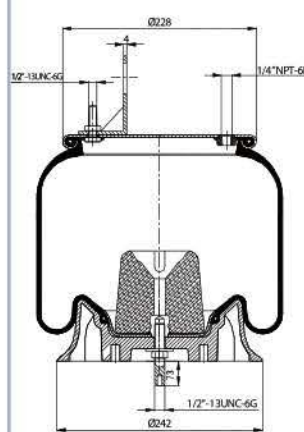

OE Part No

Hendrickson	56917-1 & 2
	(Class 6 & 7
	Freightliner) Ref.56916
	(W01-358-9284)
	Superseded