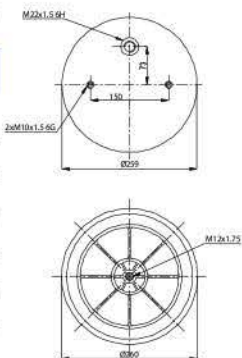

OE Part No

Schmitz	014 892
Schmitz	750 999
Weweler	US 06285