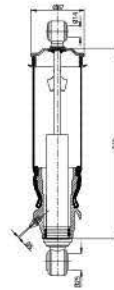

030.2102.RA

Cross References

OE Part No

Mercedes