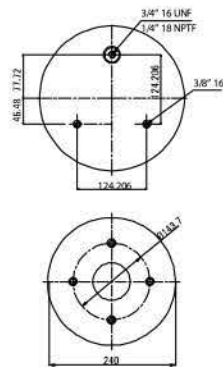

OE Part No

Hendrickson	S-21208