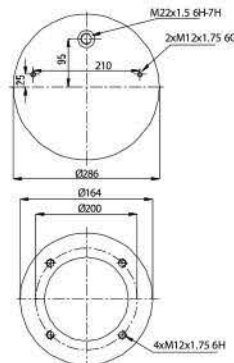

GRANTRUCK

GRANTRUCK Group

020.813.C

Cross References

Contitech	813 MB
Firestone	1T19L-11
	W01 M58 6364
Phoenix	1D 28 B-2
Taurus	KR 622-26
Dunlop Uk	PNP 311 770 000
Dunlop Fr	D13 B19
Goodyear	1R 14-705
Cf Gomma	1T 19E-2

OE Part No

Hendrickson	505 859
Hendrickson	785 170
Hendrickson	B 2063
Kässbohrer	4 731030 000
Kässbohrer	4 731033 000
Ror	21215633
Saf Holland	2 229 0003 00
Weweler	US 07345

020.813.C1

Cross References

OE Part No

020.813.C2

Cross References

OE Part No

020.813.C3

Cross References

OE Part No