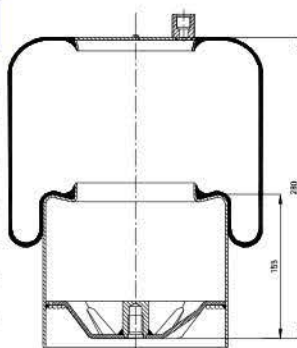

GRANTRUCK

GRANTRUCK Group

020.4390.C01

Cross References

Contitech	4390 N P01
Goodyear	9505
Phoenix	1KF 21-1
Dunlop	D12T10

OE Part No

Mercedes	A 942 320 0121