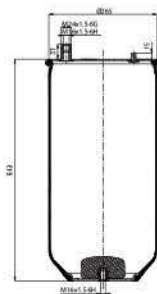

020.4911.S02

Cross References

Contitech 4911 N P02

Goodyear 1R13-715