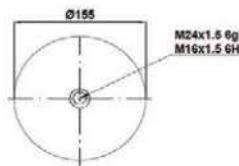

# COMPLETE TYPE

GRANTRUCK

**GRANTRUCK**

**GRANTRUCK Group**

**020.4758.C23**

**Cross References**

Blacktech RML95869C23

**OE Part No**