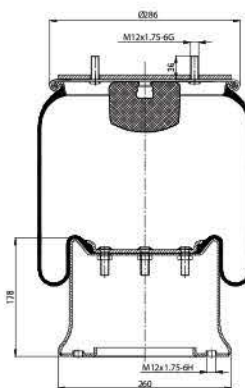

OE Part No

Schmitz 017685
Weweler US 04031P