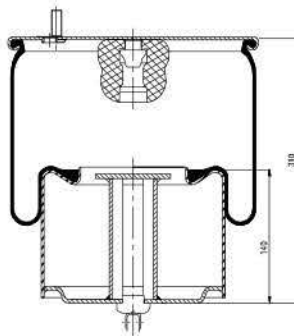

GRANTRUCK

GRANTRUCK Group

020.4420.C01

Cross References

Contitech	4420 N P01
Firestone	IT17SR-6.5
	W01M58 9707

OE Part No

Volvo	1076 075
Volvo	1076 076
Volvo	20 554 756