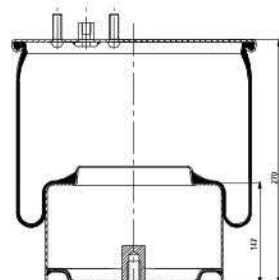

OE Part No

Daf	1279 141
Daf	1698 434