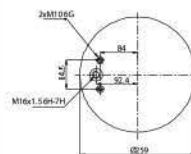

OE Part No

Fruehauf	431487
Volvo	1076 076