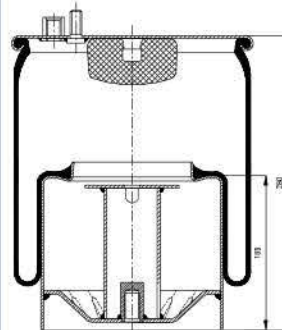

020.4883.C05

Cross References

Contitech	4883 N1P05

OE Part No

Man	8143600 6037