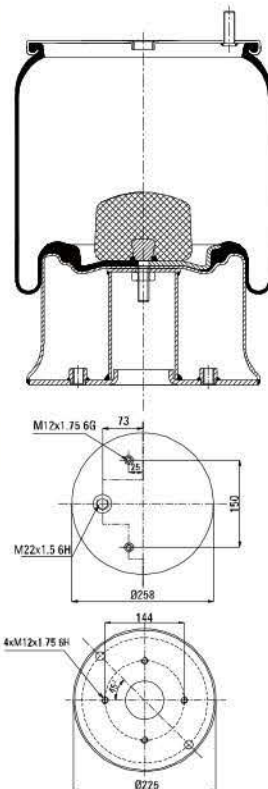

GRANTRUCK

GRANTRUCK Group

020.3708.C

Cross References

Firestone	1T17CL-9.5
Goodyear	W01M58 8643
	1R13-708

OE Part No

Hendrickson	QE 100004