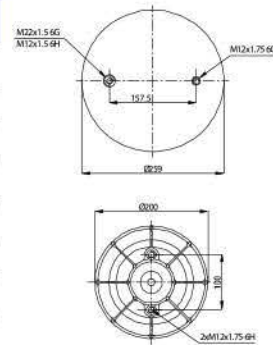

OE Part No

Ror	2122 2442
Weweler	US 07074 F