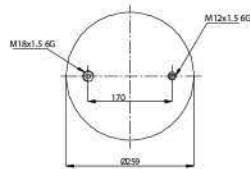

020.4940.S02

Cross References

Contitech 4940 N P02

OE Part No

Bpw 05 429 4156 0
30 K