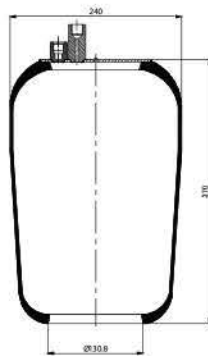

020.4391.S2

Cross References

Contitech	4391N2