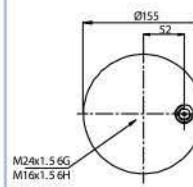

020.4757.C09

Cross References

Contitech 4757 N P09
Firestone 1R7Z460305B
W01M58 8522
Goodyear 9520

OE Part No

Mercedes A 974 320 0417