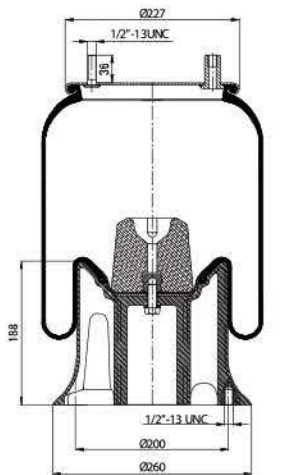

OE Part No

Saf Holland (Neway)	90557 099
Silent Drive	AS-9320
Loadguard	SC 2774