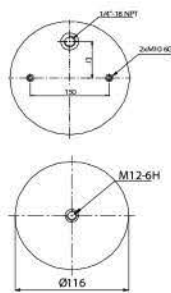

020.4159.S12

Cross References

Contitech 4159 NP12