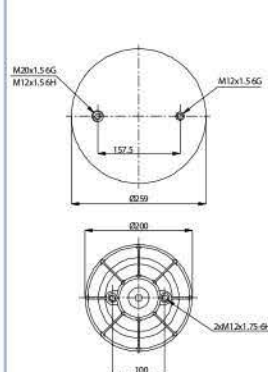

OE Part No

Fruehauf	M078 580
Neway	905 572 33
Ror	2122 1307
Smb	M078 580