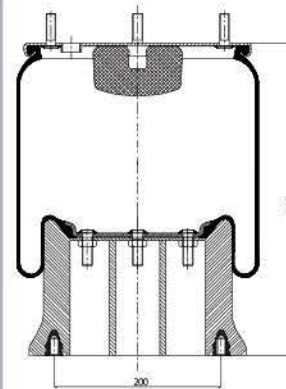

OE Part No

Mercedes	A 318 328 0001