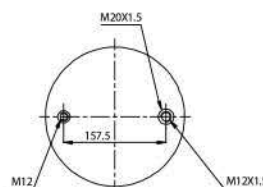

040.3201.P01

Cross References

Phoenix SP 2B22-RA-2

OE Part No

Hendrickson HS 507906/P