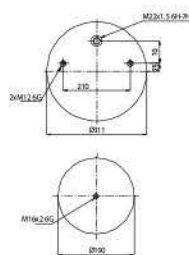

OE Part No

Bpw	05 429 40 010