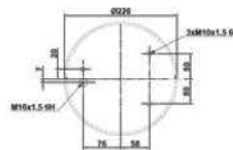

Cross References

Contitech 887 M K2

Firestone 1T15LNR-3

Neotec ABM 214 28 A 04

Daf 1 697 685 - XF 95-105

OE Part No

Daf 1 697 685 CF 75-85

Daf 1 240 503

020.9141.C