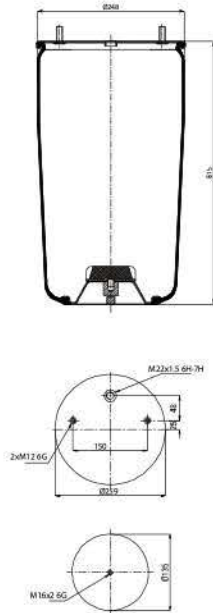

Bpw	05 429 40 050
-----	---------------

020.951.S

Cross References

Contitech 951MB\0

OE Part No

Bpw 05 429 40 72 0

Bpw 05 429 42 72 0

020.1210.S