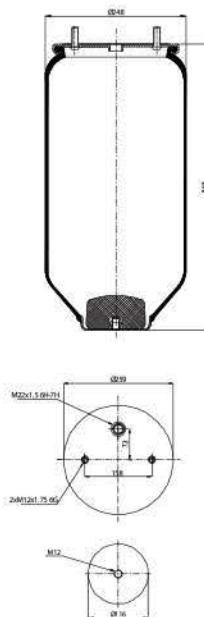

020.4004.S05

Cross References

OE Part No