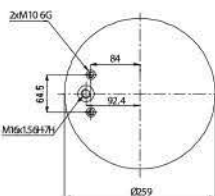

OE Part No

Volvo	1076 075
Volvo	1076 076
Volvo	20 554 756