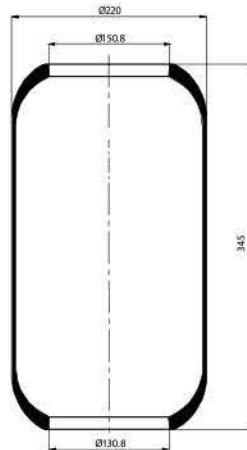

GRANTRUCK

GRANTRUCK Group

010.415.25

Cross Reference

Contitech	R Z415 - 25
Firestone	1R5P345 290
	W01095 0381
Good Year	9004
Vibracoustic	V2G20
Phoenix	2G20
Springride	D12S08
CF Gomma	1S280-2520 3001

OE Part No

Volvo	3027271