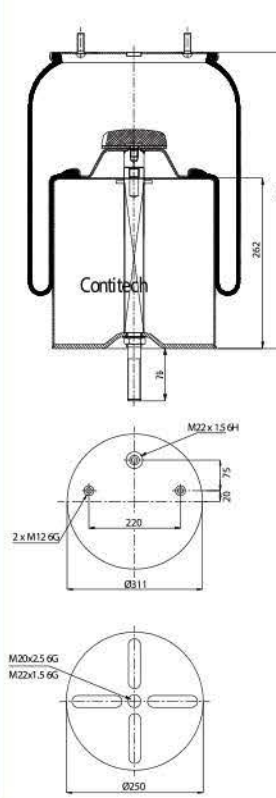

OE Part No

Gigant 247 100