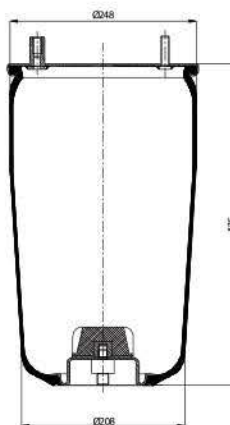

OE Part No

Bpw 05 429 4177 0