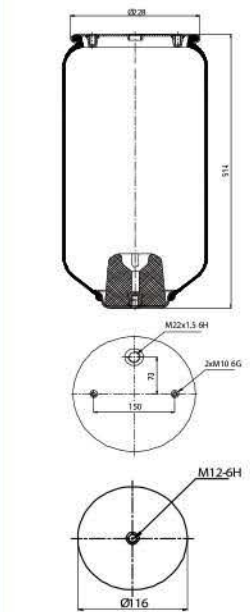

OE Part No

020.4159.S11

Cross References

Contitech	4159 N P11