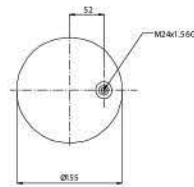

020.4757.S2

Cross References

Contitech 4757N2

OE Part No

Mercedes A 974 328 0001
Mercedes A 974 328 0101