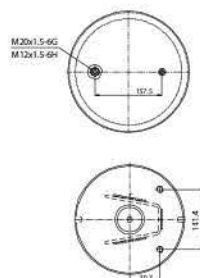

OE Part No

Fruehauf	M001464
Smb	OB0129001
Zorzi	1006552