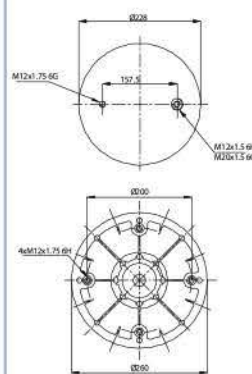

OE Part No

Fruehauf	M00 1472
Hendrickson	HA 100001
Ror	2121 5761
Smb	UJB 0207
Weweler	US 35864 F