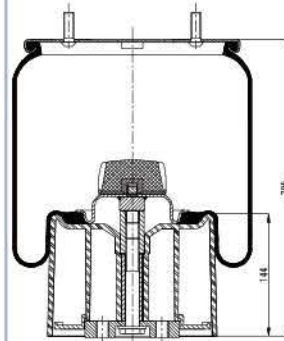

020.940.CP

Cross References

Contitech	940 MB
Firestone	1T17D-4.3
	W01M58 8609
Goodyear	1R11-763