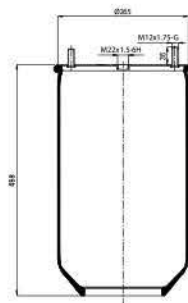

OE Part No

Saf Holland