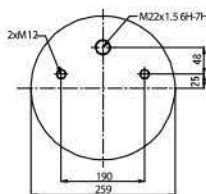

OE Part No

Saf	3.229.0029.00
Saf	3.229.2129.00
Saf	3.229.2229.00
Saf	3.229.2429.00
Saf	2618 V