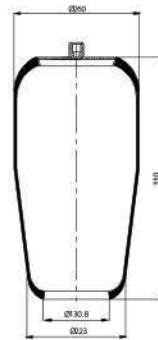

OE Part No

Mercedes A954 320 0017