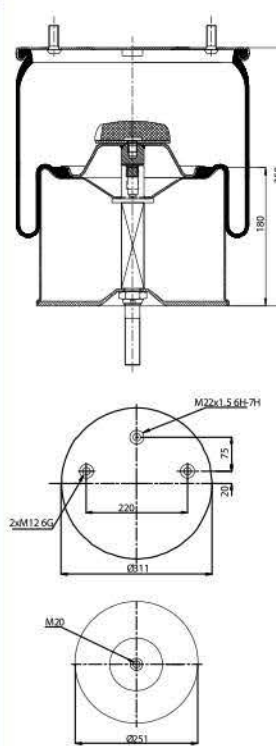

OE Part No

Gigant 166 217
Gigant 246 149
Gigant 166 252