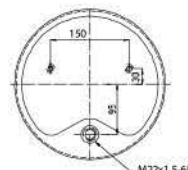

OE Part No

Schmitz 017685
Weweler US 04031P