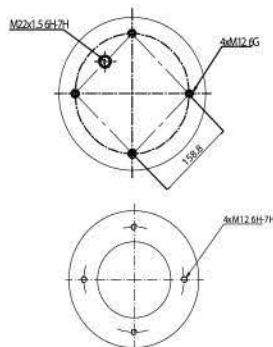

GRANTRUCK

GRANTRUCK Group

020.810.CP

Cross References

Firestone	1T19L-7
Firestone	W01M58 8775

OE Part No

020.811.C1

Cross References

Contitech	811MB
Firestone	1T19L-11
	W01M58 6359
Dunlop Fr	D13B34
Goodyear	1R 14-718
Cf Gomma	1T19-E2 203878

OE Part No

Daf	1384 274
Renault	5 000 745 918

020.811.C2

Cross References

Contitech	811MB

OE Part No

Volvo	1622 116
Volvo	6 797 169

020.811.C11

Cross References

Firestone	1T19 L-11

OE Part No