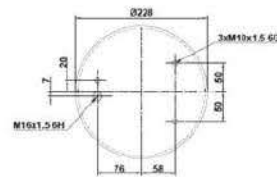

020.887.C2

Cross References

Contitech	887 M K2
Firestone	1T15LNR-3
Neotec	ABM 214 28 A 04

OE Part No

Daf	1 697 685 - XF 95-105
Daf	1 697 685 - CF 75-85
Daf	1 240 503