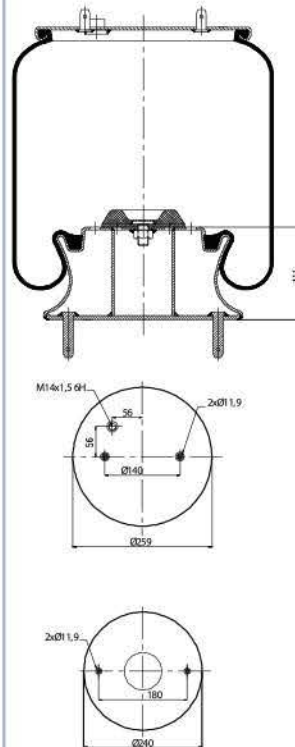

OE Part No

Scania - S.Bussar	470920
Scania - S.Bussar	488265
Scania - S.Bussar	1440301