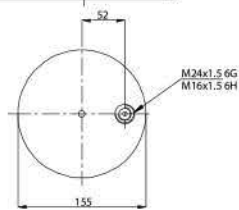

020.4390.C04

Cross References

Contitech	4390 N P04

OE Part No

Mercedes	A 942 320 0321