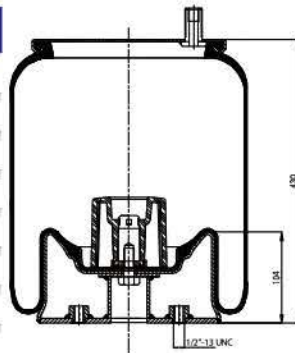

GRANTRUCK

GRANTRUCK Group

020.9270.C

Cross References

Contitech	9 10-13.5 S 433
Firestone	TT15VP-4
	W01358 9270
Goodyear	1R13-077
Triangle	8433

OE Part No

Hendrickson	C 20010
Hendrickson	C200108
Hendrickson	C 21208
Hendrickson	C 25559
Triangle	8433
Volvo	85 101147
Watson & Chalin	AS-0084