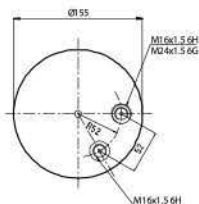

OE Part No

Mercedes	A 942 328 0701