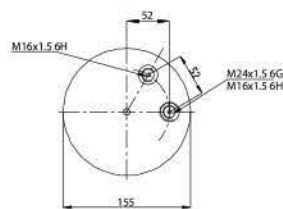

020.4390.C23

Cross References

Contitech 4390 N P23

OE Part No

Mercedes A 942 320 5221