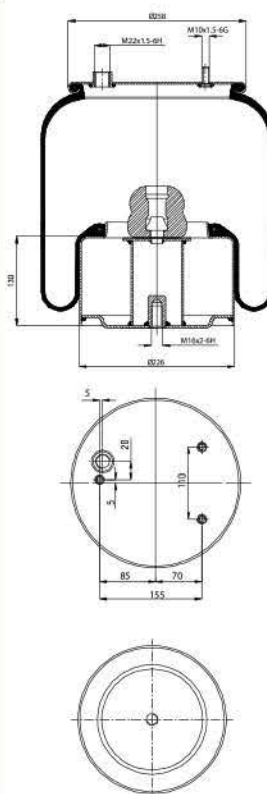

OE Part No

Vdl Bus	1 153 933