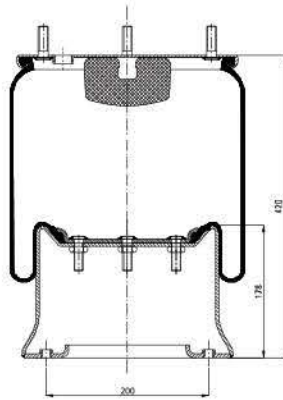

GRANTRUCK

GRANTRUCK Group

020.813.C

Cross References

Contitech	813 MB
Firestone	1T19L-11
	W01 M58 6364
Phoenix	1D 28 B-2
Taurus	KR 622-26
Dunlop Uk	PNP 311 770 000
Dunlop Fr	D13 B19
Goodyear	1R 14-705
Cf Gomma	1T 19E-2

OE Part No

Hendrickson	505 859
Hendrickson	785 170
Hendrickson	B 2063
Kässbohrer	4 731030 000
Kässbohrer	4 731033 000
Ror	21215633
Saf Holland	2 229 0003 00
Weweler	US 07345