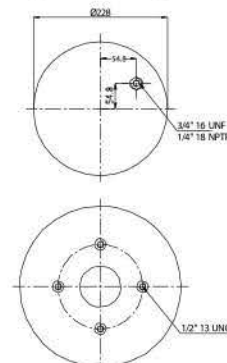

OE Part No

City Welding	
Peerless	0550-00080
Hendrickson Trailer	S 7128

020.9265.C

Cross References

Contitech	9 10-19 P 435
Firestone	TT15MM-9
	W01358 9265
Goodyear	1R12-375
Triangle	8435

OE Part No

Hendrickson Trailer	S 20124
Hendrickson Trailer	HT-250 T
Hendrickson Trailer	C 20413
Hendrickson Trailer	HT-250 U
Hendrickson Trailer	HT-250 U-Y
Volvo	85 101155
Dayton	352-9265
Ridewell	100 358 9245C