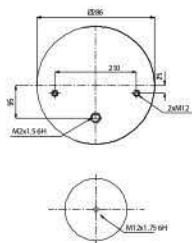

OE Part No

Daf	526 823
Daf Bus	0067306
Evom Bus	4731029000

020.811.S1

Cross References

Contitech	811M
-----------	------

OE Part No

Daf	0 067 306
Daf	0 676 122
Daf	

020.811.S2