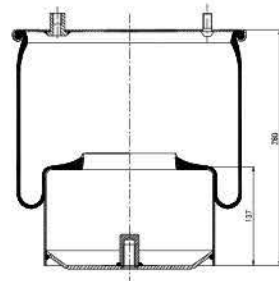

020.887.C4

Cross References

Contitech	887 M K4
Firestone	TT15LNR-3
	W01M58 8681

OE Part No

Daf	1286 251
Daf	1697 680