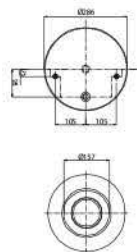

OE Part No

Saf Holland