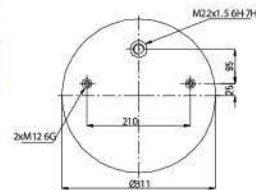

GRANTRUCK

GRANTRUCK Group

020.942.C

Cross References

OE Part No

020.942.C1

Cross References

Contitech	942 MB
Firestone	IT66F-13.5
	W01M58 8584
Goodyear	1R 14-781

OE Part No

Bpw	0542941690

020.1210.C

Cross References

Cf Gomma IT 323-40 96864

OE Part No

Viberti 128147109

020.1285.C

Cross References

Phoenix	1D 28 F-5
Vibracoustic	V 1D 28 F-5
Goodyear	1R 14-784
Springride	D14B49

OE Part No

Schmitz 017685
Weweler US 04031P