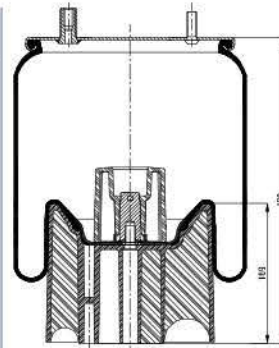

020.4157.CP10

Cross References

Contitech	4157 N P10
Firestone	1T15MPW-7
	W01M58 6315
Dunlop	D12B29
Goodyear	1R11-772
Phoenix	1DK 20 A-51
Taurus	KR 915-51