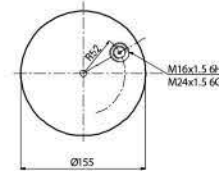

OE Part No

Mercedes	A 942 328 0601