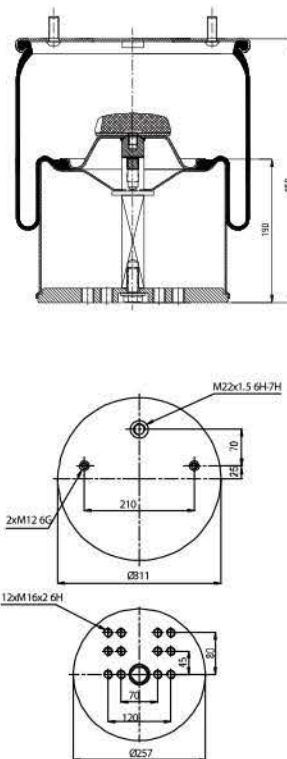

OE Part No

Bpw	05 429 40 08 1
Bpw	05 429 41 36 1
Bpw	05 429 40 54 0
Bpw	TYPE 36