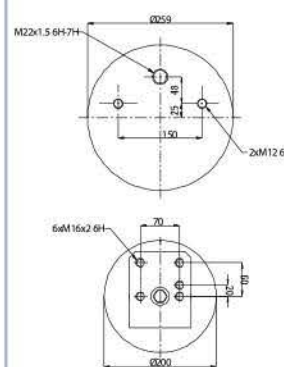

OE Part No

Bpw	05 429 41 28 1