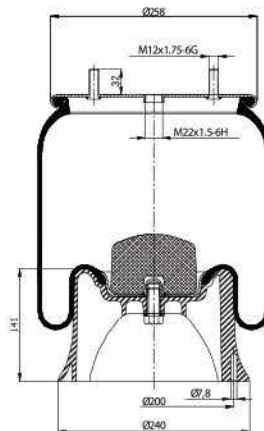

020.2618.CP

Cross References