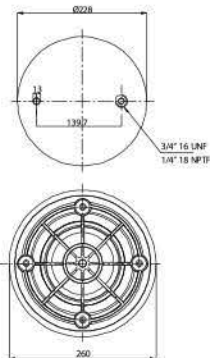

020.9935.CP

Cross References

Contitech	9 10-17.5 P 548
Firestone	TT15M-7.5 W01358 9935
Goodyear	1R12-532
Taurus	6391
Triangle	8548

OE Part No

Saf Holland	90557157
Saf Holland	90557301