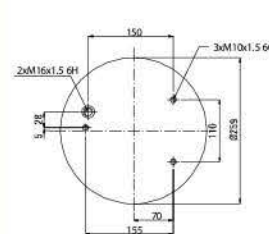

OE Part No

Daf	0 388 165
Daf	1697 678
Vdl Bus	0 388 165