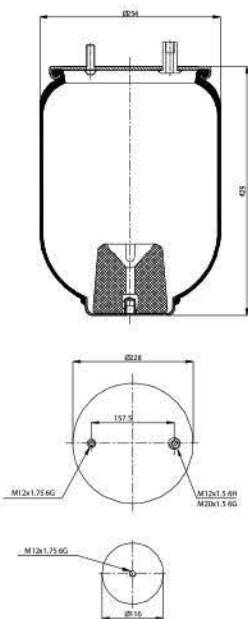

OE Part No

Blank lines for OE part numbers