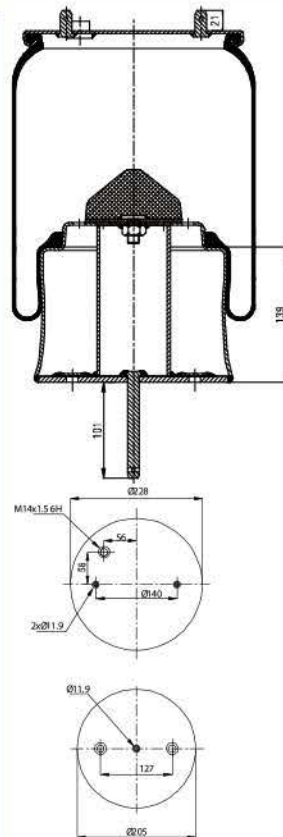

OE Part No

Scania - S.Bussar 1440305