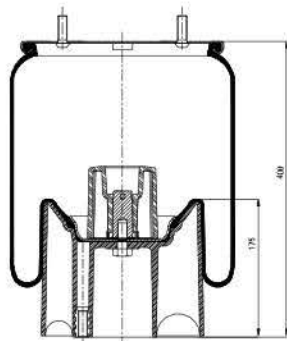

GRANTRUCK

GRANTRUCK Group

020.4157.CP04

Cross References

Contitech	4157 N P04
Firestone	1T15MPW-7 W01M58 6297
Dunlop	D12B18
Goodyear	1R11-111
Taurus	KR 915-54
Phoenix	1DK 21A-4 1DK 21A-8

OE Part No

Daimler Tas	A 946 328 1401
Ror	2122 1307
Weweler	US 06287
Weweler	US 07364