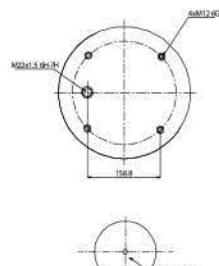

020.811.S2

Cross References

OE Part No