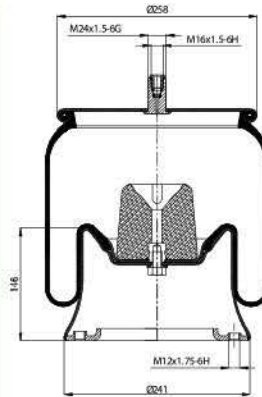

020.1847.C

Cross References

Goodyear	1R 11-847
	1R 11-765