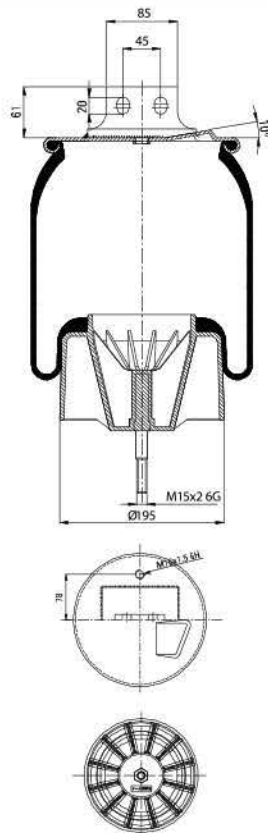

GRANTRUCK

GRANTRUCK Group

020.27023.CP4

Cross References

Cf Gomma ITS 270 23C 206684

OE Part No

Iveco 41270465