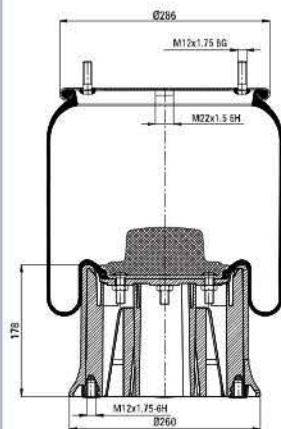

**OE Part No**

Saf Holland 2923 V	3.229.0031.00
Saf Holland 2923 V	3.229.2131.00
Saf Holland 2923 V	3.229.2231.00
Saf Holland 2923 V	3.229.2431.00

**020.4023.CP03**

**Cross References**

Contitech	4023 N P03
-----------	------------