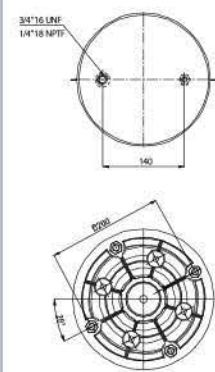

OE Part No

Saf Holland	90557130-RH
Saf Holland	90557131-LH