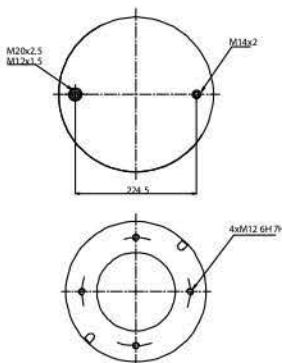

GRANTRUCK

GRANTRUCK Group

020.813.C

Cross References

Contitech	813 MB
Firestone	1T19L-11
	W01 M58 6364
Phoenix	1D 28 B-2
Taurus	KR 622-26
Dunlop Uk	PNP 311 770 000
Dunlop Fr	D13 B19
Goodyear	1R 14-705
Cf Gomma	1T 19E-2

OE Part No

Hendrickson	505 859
Hendrickson	785 170
Hendrickson	B 2063
Kässbohrer	4 731030 000
Kässbohrer	4 731033 000
Ror	21215633
Saf Holland	2 229 0003 00
Weweler	US 07345

020.813.C1

Cross References

OE Part No

020.813.C2

Cross References

OE Part No

020.813.C3

Cross References

OE Part No