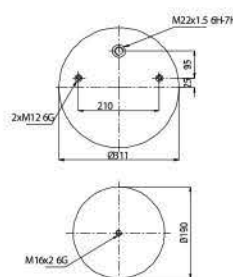

020.942.S

Cross References

Contitech	942 MB\0
Firestone	1T66F-13.5
	W01M58 8611
Phoenix	1DK32-1
Taurus	UR 837-01
Goodyear	1R14-700