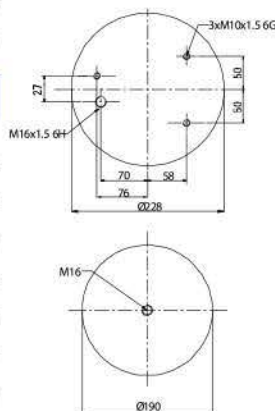

OE Part No

Daf 0 392 022

Daf 1697 684