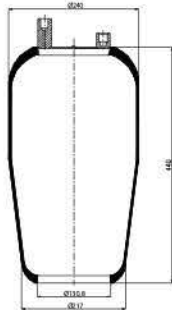

020.4390.S2

Cross References

Contitech	4390 N2
Goodyear	9508
Dunlop	D12U26
Phoenix	1KF 21-2 NP
Cf Gomma	1VSC285-30 206784