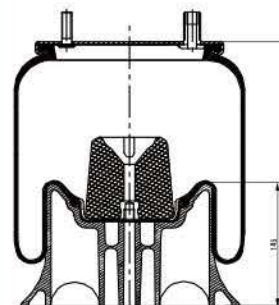

020.4156.CP10

Cross References

Contitech 4156 N P10

Firestone TT15M-6

W01358 8929

Goodyear 1R 12-461

OE Part No

Hendrickson HA 100016