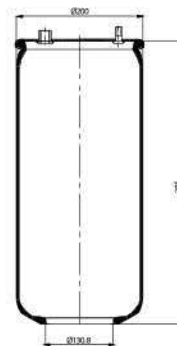

020.887.S

Cross References

Contitech	887 M
Firestone	1T15LNR-3 W01M58 0780
Goodyear	1R 11-796
Springride	D11U41

OE Part No

Daf	0 513 983
Vdl Bus	0513 983