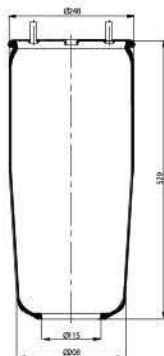

# SERVICE ASSEMBLY

GRANTRUCK

020.724.S1

Cross References

Contitech	724 N P01
Good Year	1R11-711

OE Part No

Gigant	246169
Gigant	3053

020.725.S01