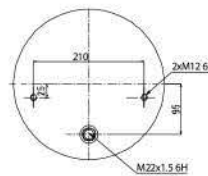

OE Part No

Daf	0 818 225
Bpw	02 200 24 00 0
Evo Bus	4 731032 000
Gigant	196036
Gigant	166205
Kassbohrer	4 731032 000
Kassbohrer	4 731030 000
Kogel	4 731032 000