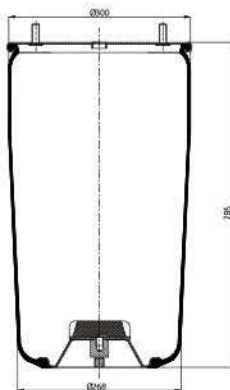

OE Part No

Bpw 05 429 4109 0
36-2