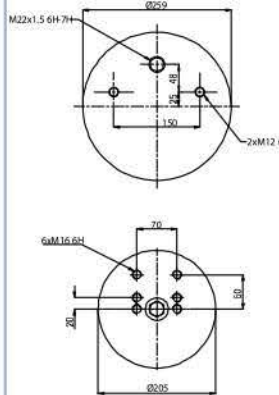

**OE Part No**

Bpw 05 429 41 141

Bpw 05 429 41 231

Bpw 05 429 42 191

**GRANTRUCK**

**GRANTRUCK Group**

**020.940.C**

**Cross References**