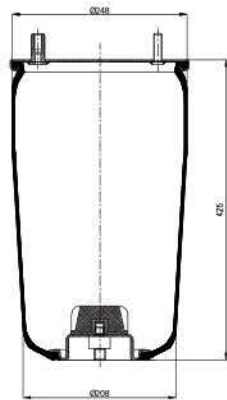

020.4940.S02

Cross References

Contitech 4940 N P02

OE Part No

Bpw 05 429 4156 0
30 K