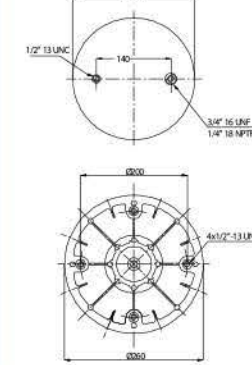

OE Part No

Hendrickson	NA 1817
Hendrickson	S-6195
Loadguard	SC2120
Navistar / Fleetrite	1681738C1
Navistar / Fleetrite	1681740C1
Saf Holland	90557086
Saf Holland	90557108
Saf Holland	90557135