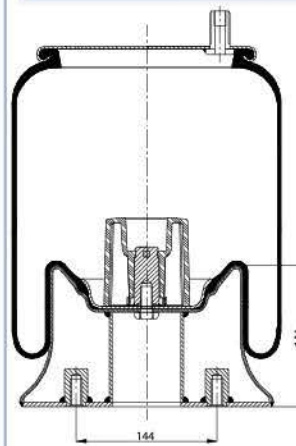

OE Part No

City Welding	
Peerless	0550-00080
Hendrickson Trailer	S 7128

020.9265.C

Cross References

Contitech	9 10-19 P 435
Firestone	TT15MM-9
	W01358 9265
Goodyear	1R12-375
Triangle	8435

OE Part No

Hendrickson Trailer	S 20124
Hendrickson Trailer	HT-250 T
Hendrickson Trailer	C 20413
Hendrickson Trailer	HT-250 U
Hendrickson Trailer	HT-250 U-Y
Volvo	85 101155
Dayton	352-9265
Ridewell	100 358 9245C