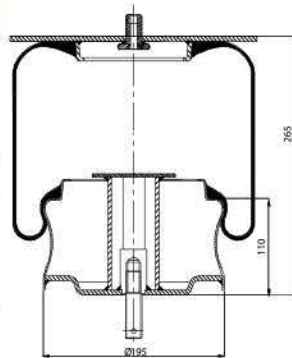

GRANTRUCK

GRANTRUCK Group

020.769.C

Cross References

Contitech 769 MB

OE Part No

Irisbus 5 000 805 999