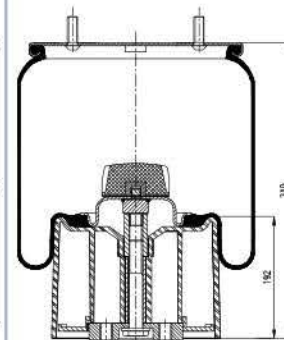

**OE Part No**

Bpw	05 429 40 28 1
Bpw	05 429 41 24 1
Bpw	05 429 40 59 1

**020.940.CP**

**Cross References**

Contitech	941 MB
Firestone	1T17D-8.3
	W01M58 8668

**OE Part No**

Bpw	05 429 43 20 0
-----	----------------