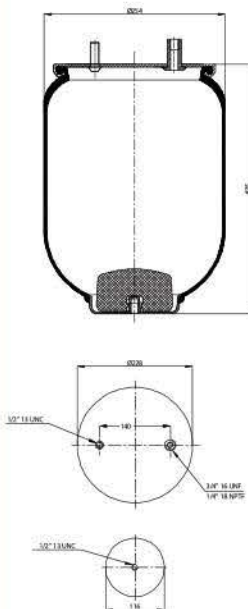

OE Part No

Blank lines for OE part numbers