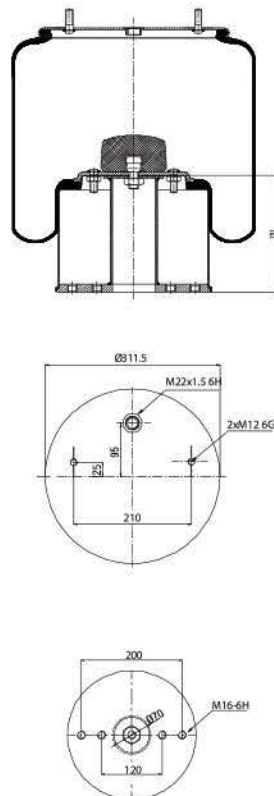

GRANTRUCK

GRANTRUCK Group

020.3708.C

Cross References

OE Part No