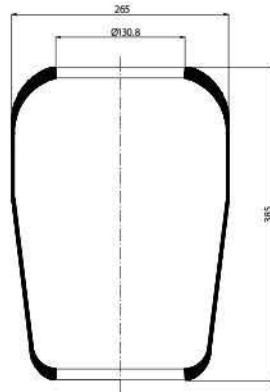

GRANTRUCK

GRANTRUCK Group

010.768

Cross References

Contitech	768 N
Firestone	1R2A 380 330
	W01095 0213
Taurus	B 125
Goodyear	9078