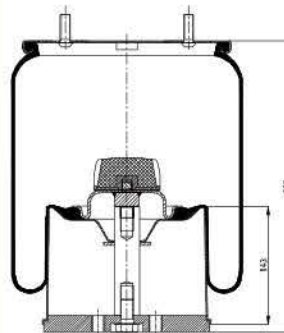

**OE Part No**

Bpw 05 429 41 141

Bpw 05 429 41 231

Bpw 05 429 42 191

**GRANTRUCK**

**GRANTRUCK Group**

**020.940.C**

**Cross References**