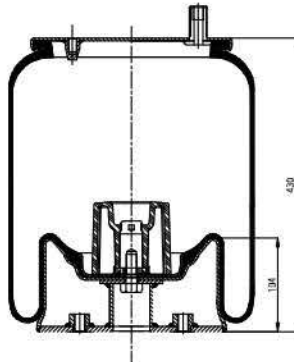

GRANTRUCK

GRANTRUCK Group

020.9579.C

Cross References

Contitech	9 10-13.5 S 881
Firestone	1T15VP-4
	W01358 8800
	W01358 9579
Goodyear	1R13-119

OE Part No

Hendrickson	S-21208