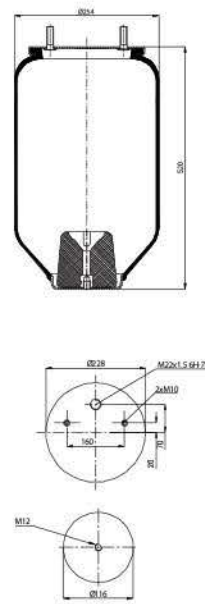

OE Part No

Viberti 128 147 109