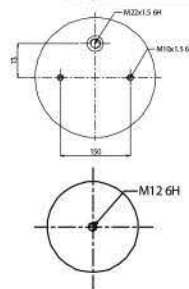

OE Part No

020.4158.S02

Cross References

Contitech	4158 N P02
Firestone	IT 15MPW-9
	W01M58 6257
Goodyear	1R 12-748
Dunlop	D12B23
Phoenix	1DK 20 B-1NP