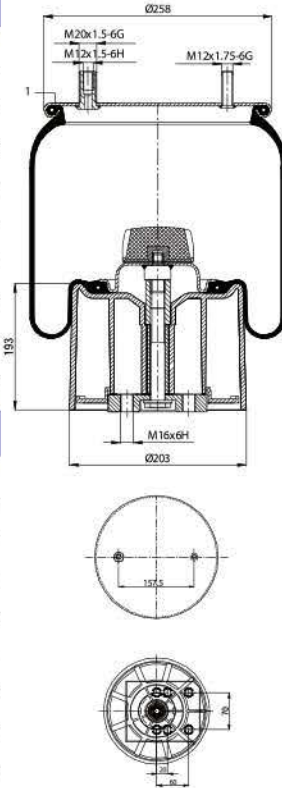

020.4963.CP

Cross References

Contitech 4963 N P03