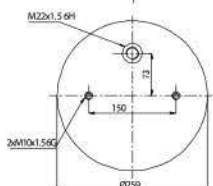

OE Part No

Schmitz	751065
Weweler	US 06316