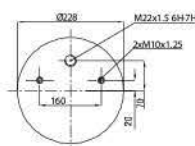

OE Part No

Viberti 128147109