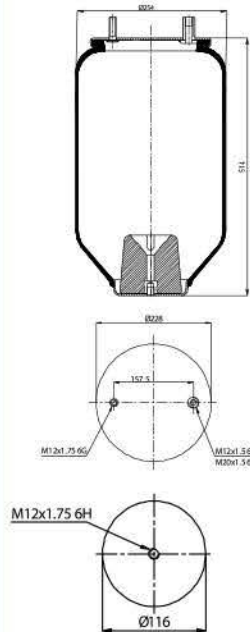

OE Part No

020.4159.S05

Cross References

Contitech	4159 N P05
Cf Gomma	1T 323-40
Dunlop	D12U04
Firestone	1T15M-9
Firestone	W01M58 0736
Good Year	1R 12-761
Phoenix	1DK 21B-5 NP