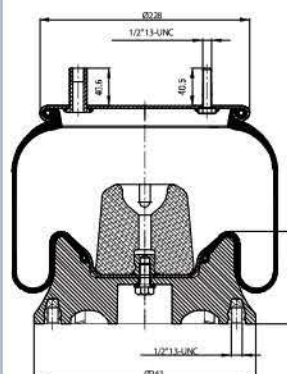

OE Part No

Saf Holland	90557130-RH
Saf Holland	90557131-LH