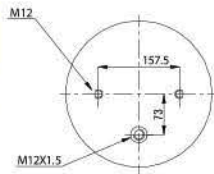

OE Part No

Gart T271/S (271.3.296)

Granning 17017

Saf 3.228.1002.01