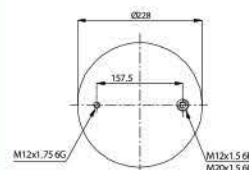

020.4156.CP10

Cross References

Contitech 4156 N P10

Firestone TT15M-6

W01358 8929

Goodyear 1R 12-461

OE Part No

Hendrickson HA 100016