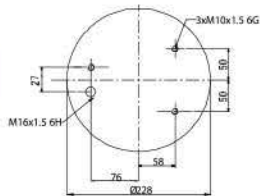

020.887.C4

Cross References

Contitech	887 M K4
Firestone	TT15LNR-3
	W01M58 8681

OE Part No

Daf	1286 251
Daf	1697 680