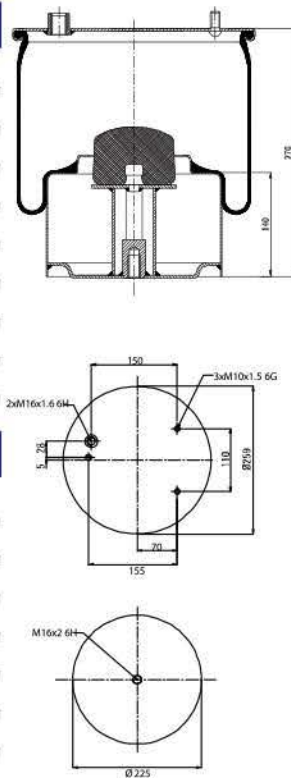

OE Part No

Daf	0 526 651
Vdl Bus	0 526 651