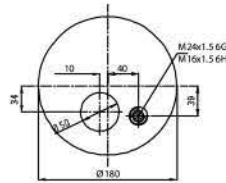

OE Part No

020.4183.S1

Cross References

Contitech 4183 N1

OE Part No

Mercedes