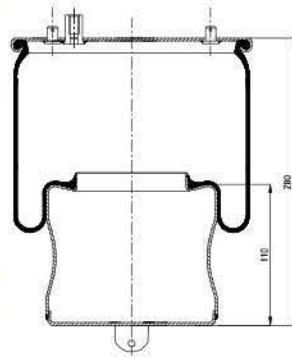

GRANTRUCK

GRANTRUCK Group

020.6604.C

Cross References

Contitech	6604 N P01
Vibracoustic	V 1DF 16 E-1
Phoenix	1DF 17-1

OE Part No

Volvo	20 573 108
Volvo	70 313 718
Volvo	70 321690