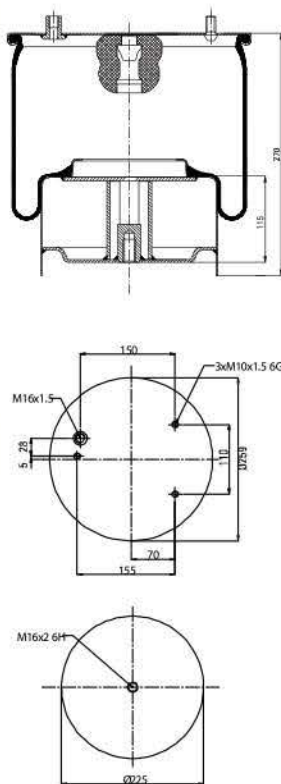

020.836.C4

Cross References

Contitech	836 MB K4
Firestone	1T17AR-4.5
	W01M58 8705
Phoenix	1DF 25-14

OE Part No

Vdl Bus	0 377 498