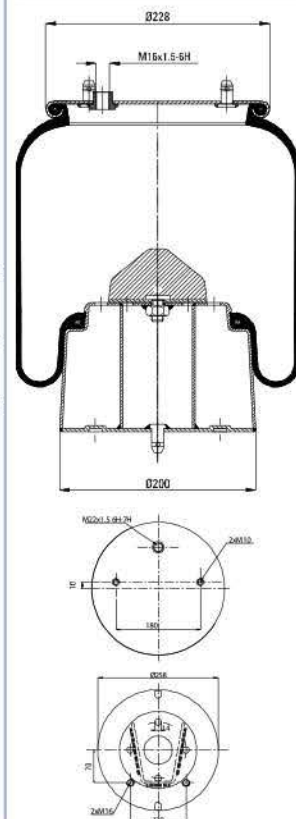

# SERVICE ASSEMBLY

GRANTRUCK

020.724.S1

Cross References

Contitech	724 N P01
Good Year	1R11-711

OE Part No

Gigant	246169
Gigant	3053

020.725.S01