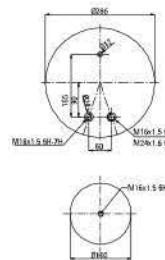

OE Part No

Renault 5001832 067