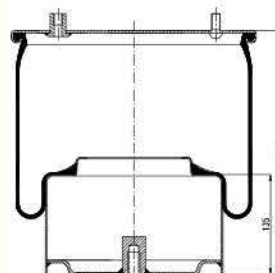

OE Part No

Daf	0 388 165
Daf	1697 678
Vdl Bus	0 388 165