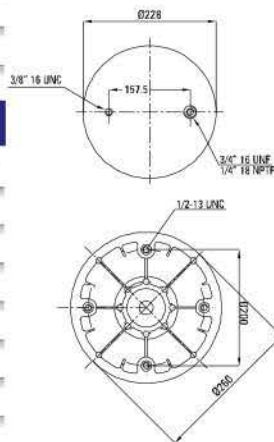

GRANTRUCK

GRANTRUCK Group

020.4154.CP02

Cross References

Firestone	1T15M-4
	W01358 8810
Contitech	9 10-14 A 546
Taurus	6362
Triangle	8546