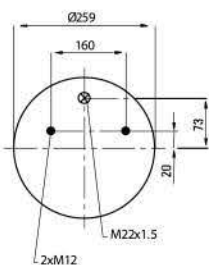

# SERVICE ASSEMBLY

GRANTRUCK

020.724.S1

Cross References

Contitech	724 N P01
Good Year	1R11-711

OE Part No

Gigant	246169
Gigant	3053

020.725.S01