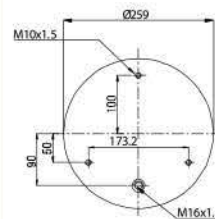

020.836.S11

Cross References

Contitech	836 N 11

OE Part No

020.881.S

Cross References

Contitech	881 MB\0
Firestone	1T66F-10.8 W01M58 8978
Phoenix	1DK 32-1/36
Goodyear	1R 14-708
Cf Gomma	1TC360-45
Taurus	UR836-01T
Dunlop	D14 U 36