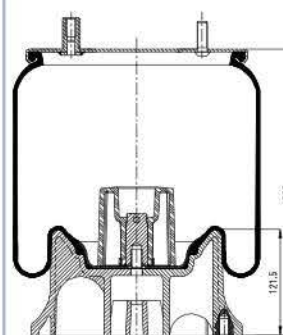

OE Part No

Neway	905 572 33
Samro	H 2501869
Smb	M 078580