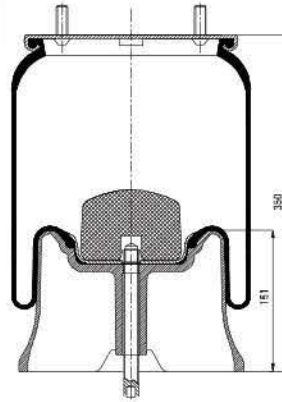

GRANTRUCK

GRANTRUCK Group

020.4022.CP05

Cross References

Contitech	4022 N P05
Firestone	1T17BS-6
	W01M58 8612
Phoenix	1DK 22 E-11
Vibracoustic	V 1DK 22 E-10
Goodyear	1R11-781
Cf Gomma	1T300-37 206585
Gart	D278S 278.1455