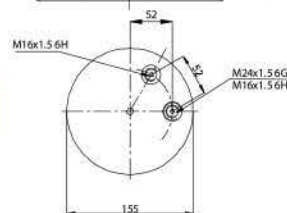

020.4390.C03

Cross References

Contitech	4390 N P03
Goodyear	9506
Dunlop	D12T11

OE Part No

Mercedes	A 942 320 0421