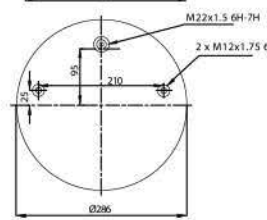

OE Part No

Hendrickson 506 243
Hendrickson 785 168
Neway 212 156 32
Ror 2120 8032
Ror 2121 5632
Saf Holland 2 228 0002 00
Weweler US 00622
Weweler US 07337