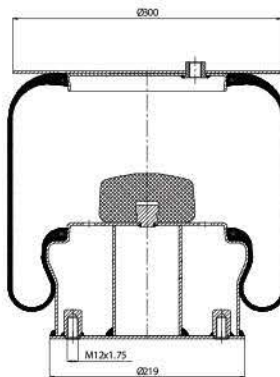

**OE Part No**

Ayats 30201102

**020.701.C1**

**Cross References**

**OE Part No**

Bova B 510040

Ikarus B 510040

**020.724.C2**