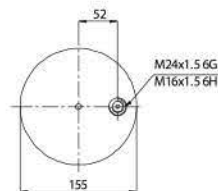

020.4390.S1

Cross References

Contitech 4390 N1
Goodyear 9507
Dunlop D12U25
Phoenix 1KF 21-1NP
Cf Gomma 1VSC285-30 206782

OE Part No

Mercedes A 942 328 0001