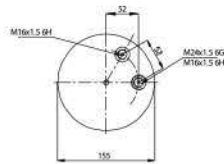

OE Part No

Mercedes	A 942 328 0101