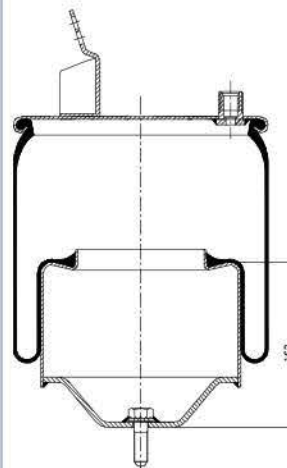

OE Part No

Volvo	20 427 801
Volvo	20 427 804
Volvo	20 456 154
Volvo	20 531986
Volvo	20 582 209
Volvo	3 171 694