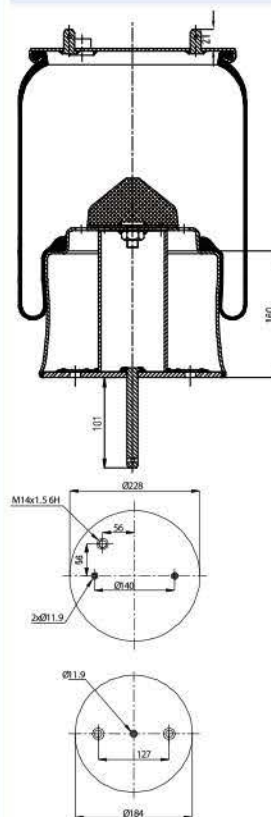

OE Part No

Scania - S.Bussar 1440306