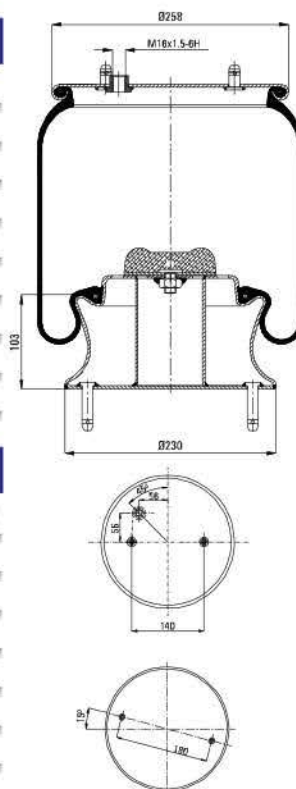

OE Part No

Scania - S.Bussar 1726237