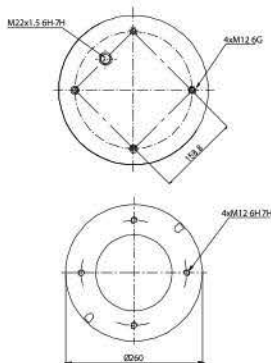

GRANTRUCK

GRANTRUCK Group

020.813.C

Cross References

Contitech	813 MB
Firestone	1T19L-11
	W01 M58 6364
Phoenix	1D 28 B-2
Taurus	KR 622-26
Dunlop Uk	PNP 311 770 000
Dunlop Fr	D13 B19
Goodyear	1R 14-705
Cf Gomma	1T 19E-2

OE Part No

Hendrickson	505 859
Hendrickson	785 170
Hendrickson	B 2063
Kässbohrer	4 731030 000
Kässbohrer	4 731033 000
Ror	21215633
Saf Holland	2 229 0003 00
Weweler	US 07345