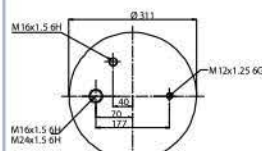

OE Part No

Renault	5010 052 722
Renault	5010 130 683