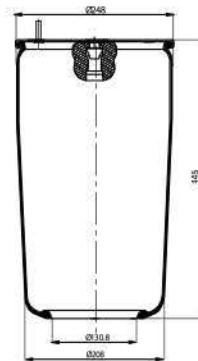

020.4420.S

Cross References

Contitech	4420 N