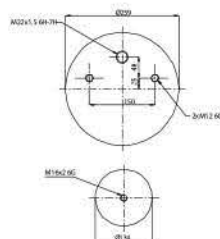

GRANTRUCK

GRANTRUCK Group

020.909.STB

Cross References

Contitech	909 NTB
Firestone	1T15L-6
	W01M58 0687
Goodyear	1R12-709
Phoenix	1D23 C-1
Taurus	B 151
Cf Gomma	1T 320-SP 89753

OE Part No

Breda Menarini	178 739
Man	81436016023

020.940.S

Cross References

Contitech	940 MB \0
Firestone	1T17D-4.3
	W01M58 8613
Goodyear	1R11-703
Springride	D11U31
Phoenix	1DK21K
Cf Gomma	1TC 300-30 205536
Taurus	UR 732-01T

OE Part No

Bpw	05.429 40 910

020.941.S

Cross References

Contitech	941MB\0
Firestone	1T17D-8.3
	W01M58 8620
Springride	D11U30
Phoenix	1DK21
Cf Gomma	1TC 300-36 204466
Taurus	UR 730-01T
Goodyear	1R11-700

OE Part No

Bpw	05 429 40 030

020.942.S

Cross References

Contitech	942 MB\0
Firestone	1T66F-13.5
	W01M58 8611
Phoenix	1DK32-1
Taurus	UR 837-01
Goodyear	1R14-700

OE Part No

Bpw	05 429 40 050