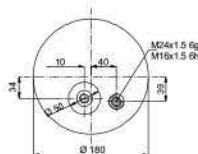

020.4183.S2

Cross References

Contitech 4183 N2

OE Part No

Mercedes