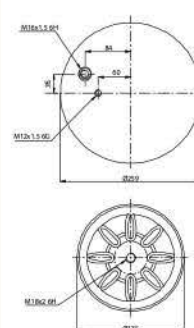

020.4884.C02

Cross References

Contitech	4885 N1P02

OE Part No

Man	8143600 6044