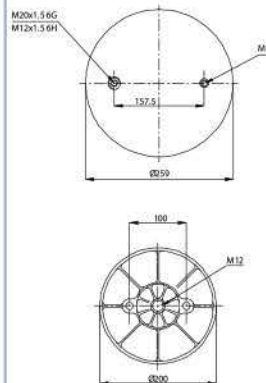

OE Part No

Acerbi	128140028
Acerbi	800449526
Fruehauf	UB 0975
Smb	M060924