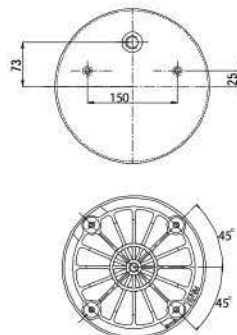

OE Part No

Saf Holland	2618 II 3.229.0040.00