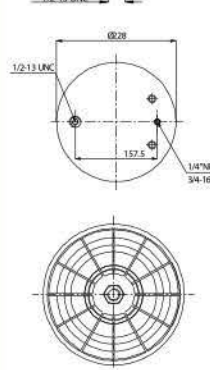

OE Part No

Freightliner	16-16773-000