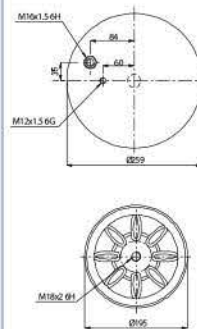

020.4883.C05

Cross References

Contitech	4883 N1P05

OE Part No

Man	8143600 6037