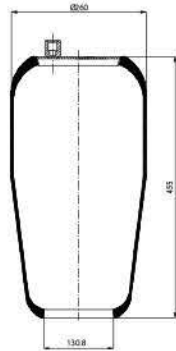

020.4757.S2

Cross References

Contitech 4757N2

OE Part No

Mercedes A 974 328 0001
Mercedes A 974 328 0101