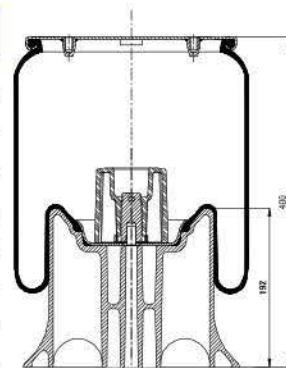

020.4158.CP03

Cross References

Contitech	4158 N P03
Firestone	1T15MPW-9
	W01M58 8185
Dunlop	D12B22
Goodyear	1R12-749
Phoenix	1DK 20 B-1