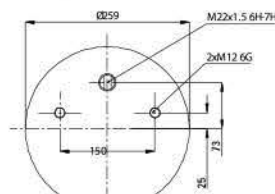

OE Part No

Daimler Tas	A 946 328 1401
Ror	2122 1307
Weweler	US 06287
Weweler	US 07364