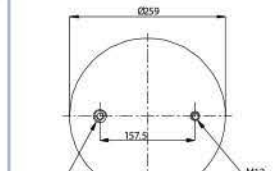

OE Part No

Weweler	US 07074C
Weweler	US 07074P
Ror	2122 2442