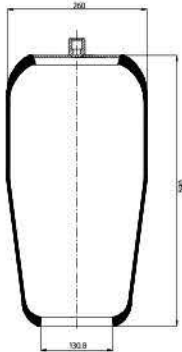

020.4838.S1

Cross References

Contitech 4838 N1