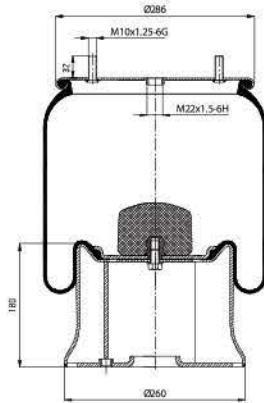

020.1318.C

Cross References

Dunlop Fr	D13B 18, D13B 12
Phoenix	1DK28 B-7