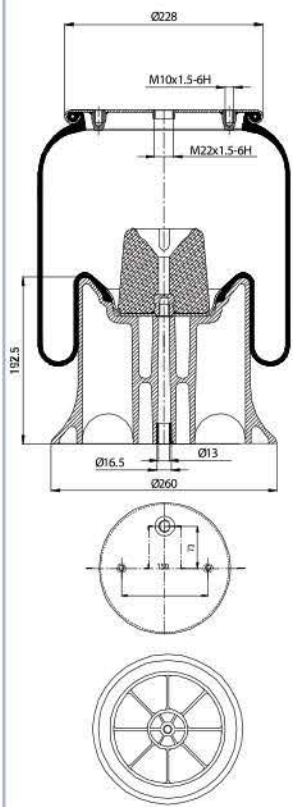

OE Part No

Schmitz 750 999  
 Weweler US 06285 F

020.8186.CP

Cross References

Firestone 1T15MPW-7  
 W01M58 8186  
 Phoenix 1DK20A1

OE Part No

Weweler US06316F  
 Schmitz Trailer 751065

**GRANTRUCK**