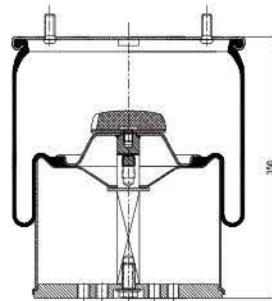

GRANTRUCK

GRANTRUCK Group

020.942.C

Cross References

OE Part No

020.942.C1

Cross References

Contitech	942 MB
Firestone	IT66F-13.5
	W01M58 8584
Goodyear	1R 14-781

OE Part No

Bpw	0542941690

020.1210.C

Cross References

Cf Gomma IT 323-40 96864

OE Part No

Viberti 128147109

020.1285.C

Cross References

Phoenix	1D 28 F-5
Vibracoustic	V 1D 28 F-5
Goodyear	1R 14-784
Springride	D14B49

OE Part No

Schmitz 017685
Weweler US 04031P