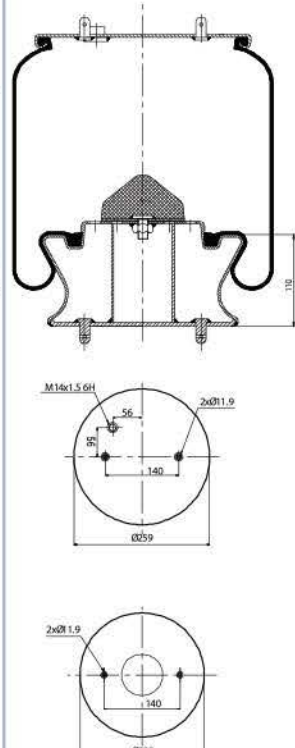

OE Part No

Scania - S.Bussar	1440302
Scania - S.Bussar	470921