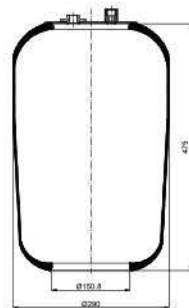

020.4183.S2

Cross References

Contitech 4183 N2

OE Part No

Mercedes