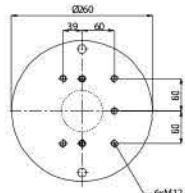

020.4022.C02

Cross References

OE Part No