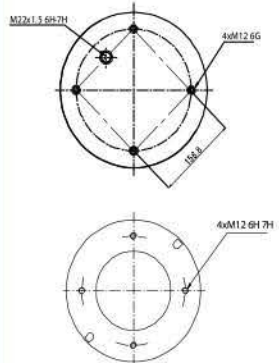

GRANTRUCK

GRANTRUCK Group

020.813.C

Cross References

Contitech	813 MB
Firestone	1T19L-11
	W01 M58 6364
Phoenix	1D 28 B-2
Taurus	KR 622-26
Dunlop Uk	PNP 311 770 000
Dunlop Fr	D13 B19
Goodyear	1R 14-705
Cf Gomma	1T 19E-2

OE Part No

Hendrickson	505 859
Hendrickson	785 170
Hendrickson	B 2063
Kässbohrer	4 731030 000
Kässbohrer	4 731033 000
Ror	21215633
Saf Holland	2 229 0003 00
Weweler	US 07345

020.813.C1

Cross References

OE Part No

020.813.C2

Cross References

OE Part No

020.813.C3

Cross References

OE Part No