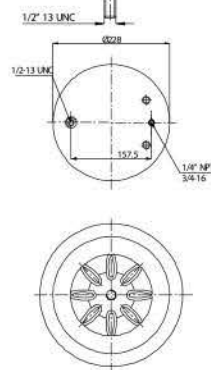

OE Part No

Freightliner	16-15595-000
Freightliner	16-14004-000
Freightliner	16-13840-000
Freightliner	A16-14004-000
Freightliner	681-320-0017
Freightliner	16-13810-000
Freightliner	16-1673-000
Loadguard	SC2750