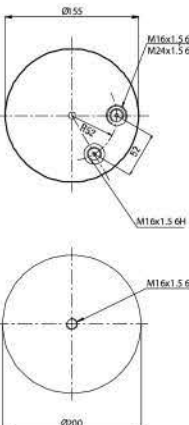

020.4391.C22

Cross References

Contitech 4391N P22

OE Part No

Mercedes A 942 320 5421

**GRANTRUCK**

**GRANTRUCK Group**

**020.4420.C01**