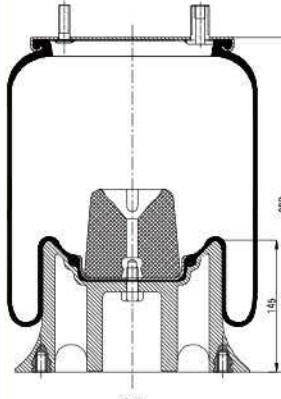

OE Part No

Hendrickson	NA 1817
Hendrickson	S-6195
Loadguard	SC2120
Navistar / Fleetrite	1681738C1
Navistar / Fleetrite	1681740C1
Saf Holland	90557086
Saf Holland	90557108
Saf Holland	90557135