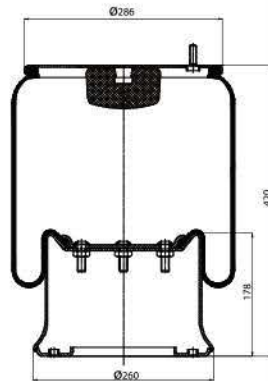

**OE Part No**

**GRANTRUCK**

**GRANTRUCK Group**

**020.813.C18**

**Cross References**

**OE Part No**

**020.813.CP**

**Cross References**