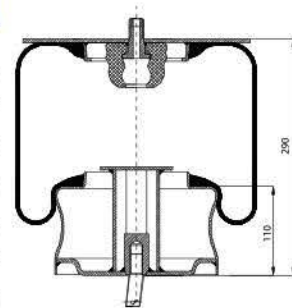

OE Part No

Ayats 3020 1097
Irisbus 5 010 073 847