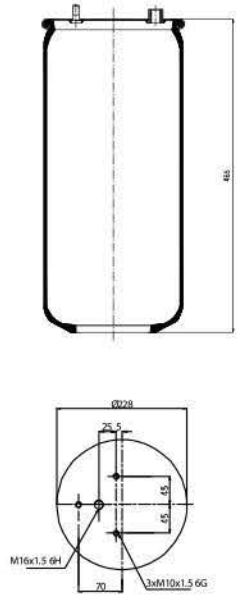

020.889.S

Cross References

Contitech 889 M

OE Part No

Daf 1276 846