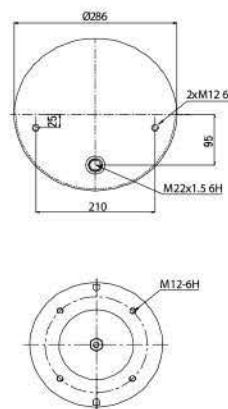

GRANTRUCK

GRANTRUCK Group

020.810.CP

Cross References

Firestone	1T19L-7
Firestone	W01M58 8775

OE Part No

020.811.C1

Cross References

Contitech	811MB
Firestone	1T19L-11
	W01M58 6359
Dunlop Fr	D13B34
Goodyear	1R 14-718
Cf Gomma	1T19-E2 203878

OE Part No

Daf	1384 274
Renault	5 000 745 918

020.811.C2

Cross References

Contitech	811MB

OE Part No

Volvo	1622 116
Volvo	6 797 169

020.811.C11

Cross References

Firestone	1T19 L-11

OE Part No