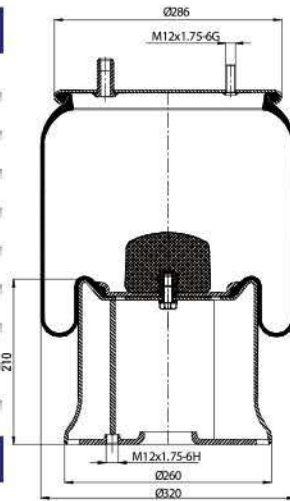

020.8762.C

Cross References

Firestone	1T19L-14
	W01M58 8762
Cf Gomma	1T19E-3
Dunlop	D13B04
Good Year	1R13-803
Phoenix	1DK 28 D-3

OE Part No

Fruehauf	M001464
Smb	OB0129001
Zorzi	1006552