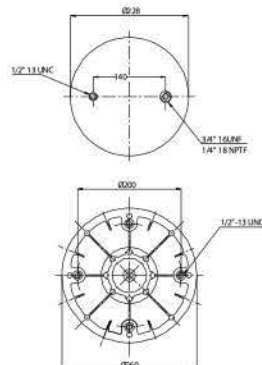

OE Part No

Dayton	352-9101
Hendricks	B 3842
on	SC2038
Loadguard	554768C1
Navistar /	12883-01
Fleetrite	S-5828-C
Reyco	S-740-C
Ridewell	1003589101C