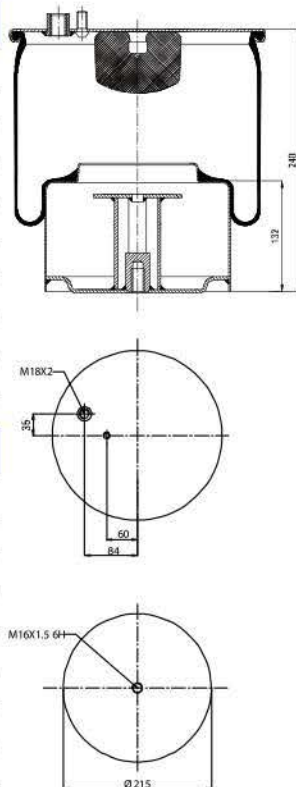

GRANTRUCK

GRANTRUCK Group

020.4705.C3

Cross References

Contitech 4705 N1P03

OE Part No

Man 8143600 6039