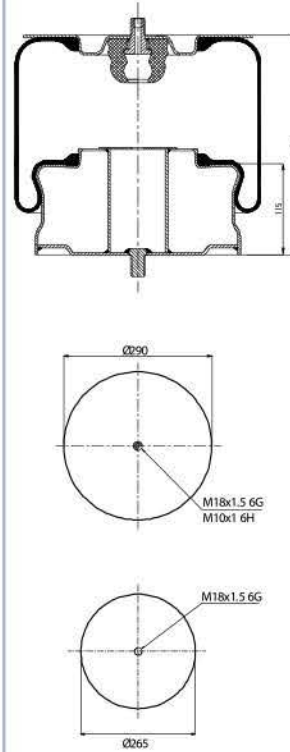

OE Part No

Renault	5 000 640 399