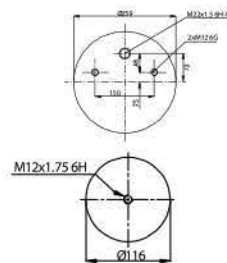

020.4157.S

Cross References

Contitech 4156 N\0

OE Part No

020.4157.S1

Cross References

Contitech 4156 NP01