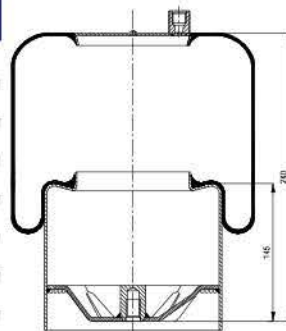

020.4391.C21

Cross References

Contitech 4391N P21