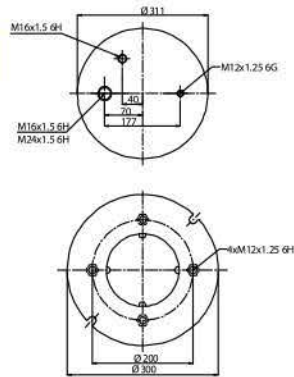

OE Part No

Renault 5010 211 724