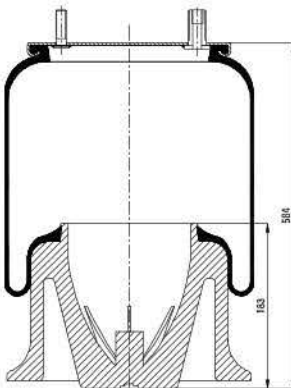

OE Part No

Freightliner	16-15595-000
Freightliner	16-14004-000
Freightliner	16-13840-000
Freightliner	A16-14004-000
Freightliner	681-320-0017
Freightliner	16-13810-000
Freightliner	16-1673-000
Loadguard	SC2750