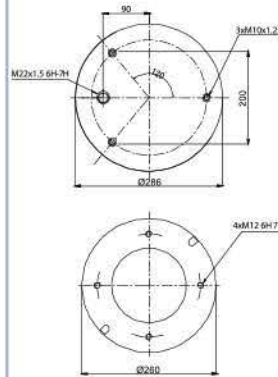

OE Part No

Daf	1384 274
Renault	5 000 745 918