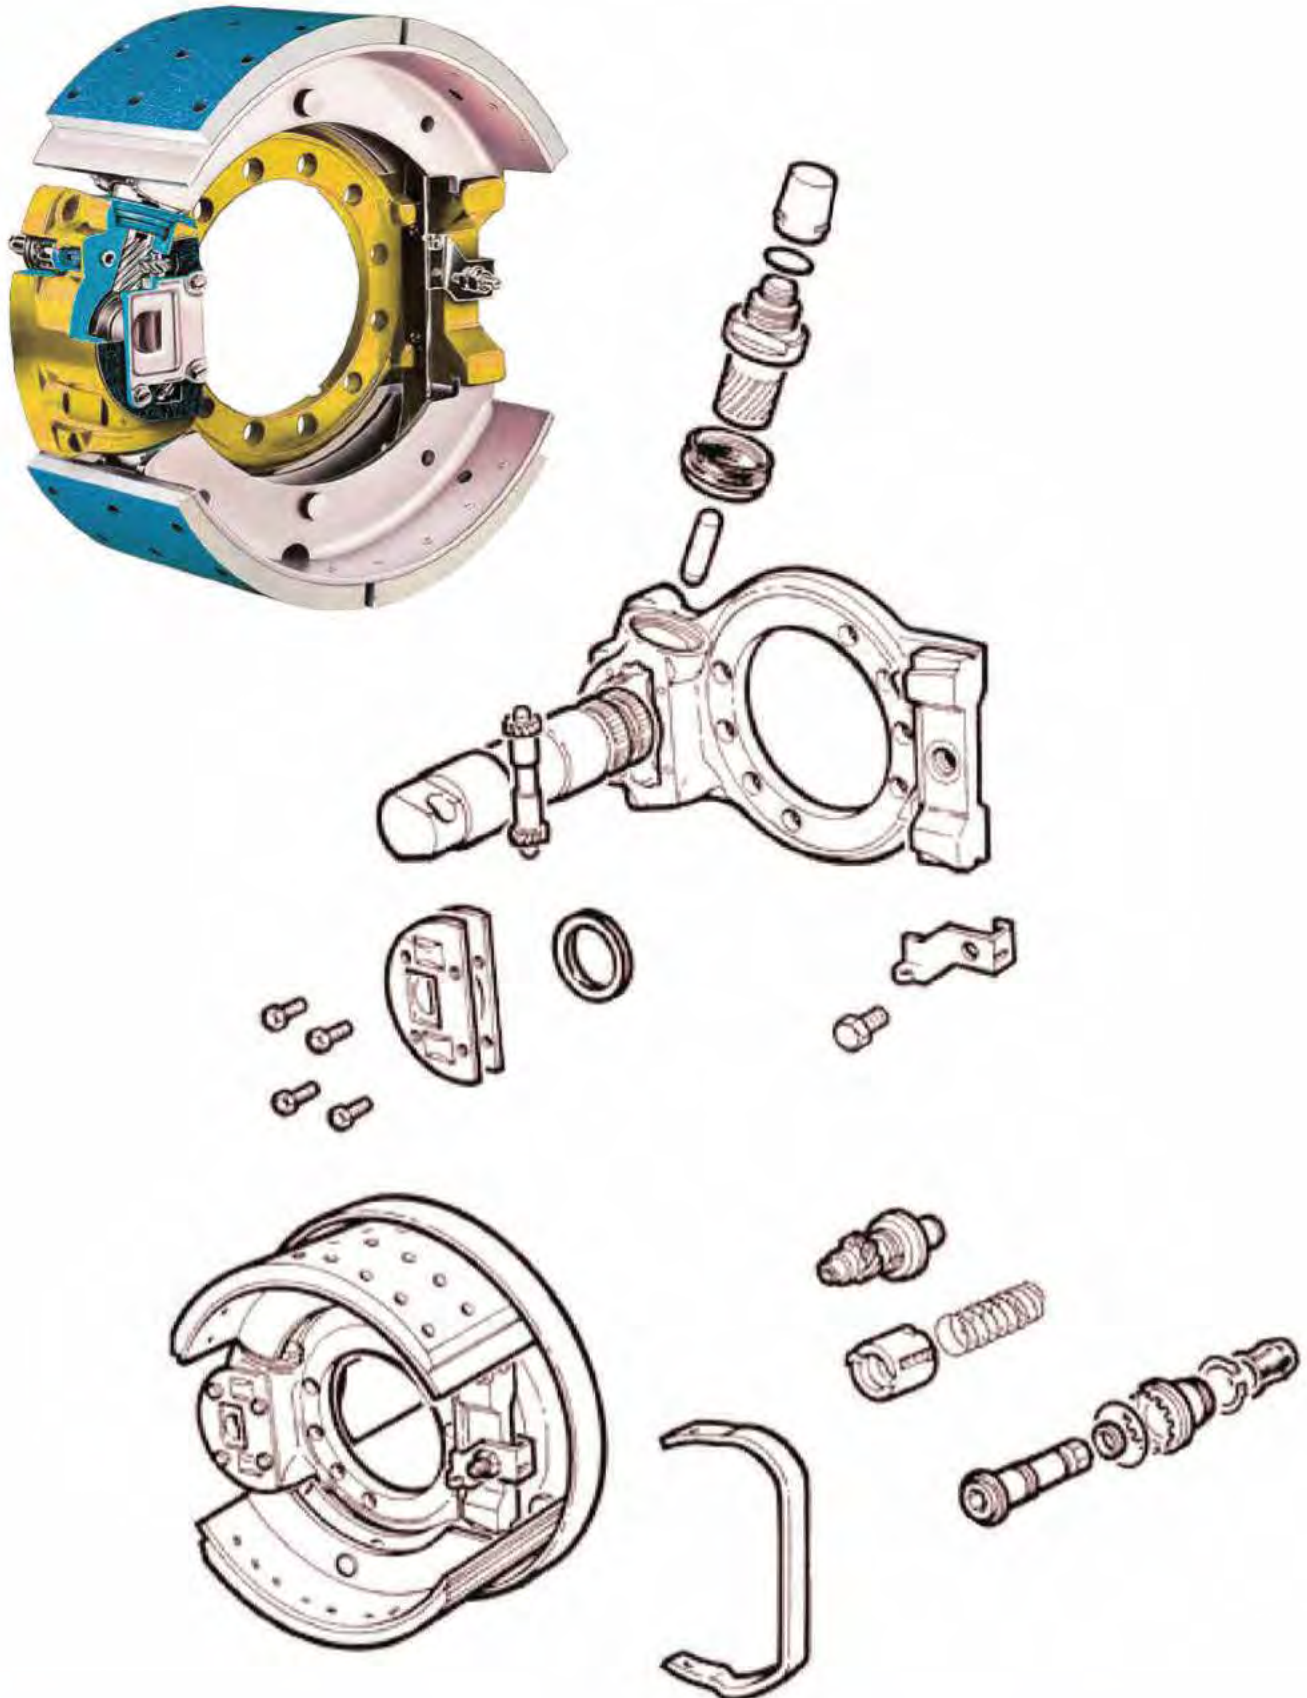

» Z-CAM IVECO HYDRAULIC